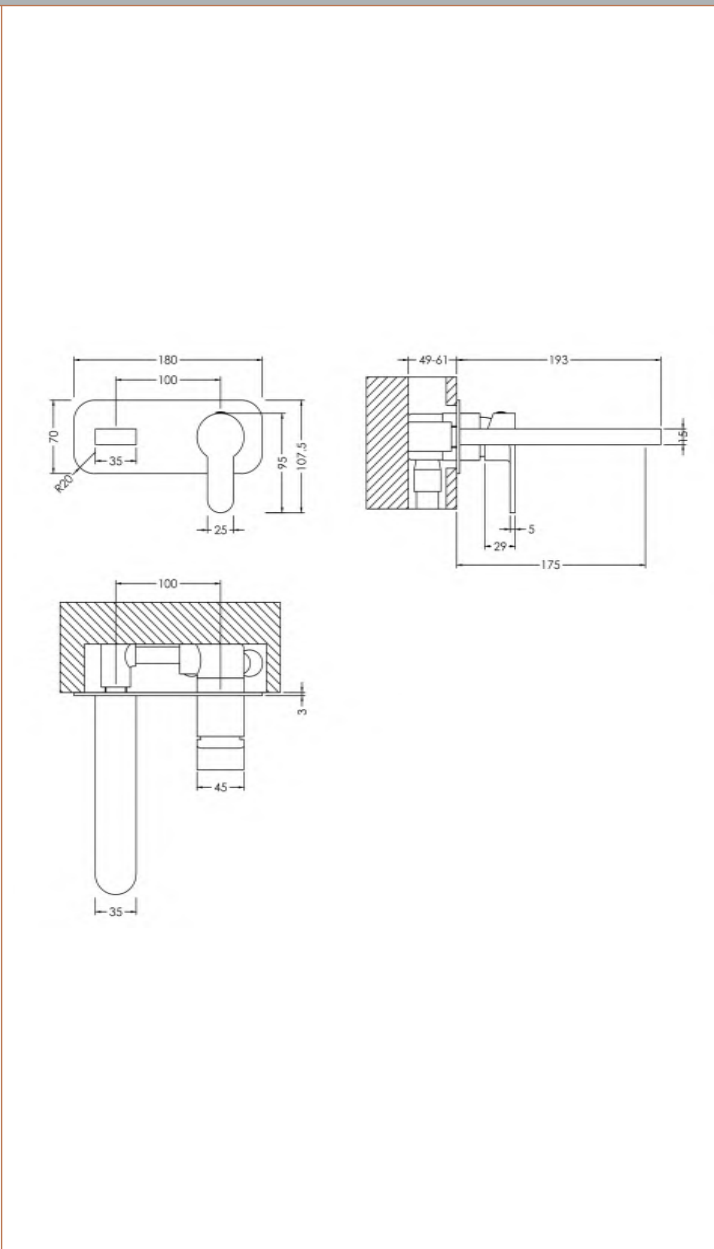

### Product Dimensions

Height (mm):	95
Width (mm):	147
Depth (mm):	195
Length (mm):	
Nett Weight (kg):	1.62

### Outer Box Dimensions (If Applicable)

Height (mm):	600
Width (mm):	435
Depth (mm):	265
Length (mm):	
Gross Weight (kg):	
Barcode:	5056211898511

Sales Code: ARV328

Description: Arvan W/M 2Th Basin Mixer With Plate

Product Dimensions	
Height (mm):	108
Width (mm):	180
Depth (mm):	193
Length (mm):	
Nett Weight (kg):	1.81
Packaging Dimensions	
Height (mm):	115
Width (mm):	205
Depth (mm):	250
Gross Weight (kg):	1.81
Packaging Data	
Box Colour:	White Cardboard Box
Box Qty:	1
Label Size:	100 x 50
Label Colour:	White Label
Label Qty:	1
Outer Box Dimensions (If Applicable)	
Height (mm):	600
Width (mm):	435
Depth (mm):	265
Length (mm):	
Gross Weight (kg):	
Barcode:	5056211898528
Product Details	
Country of Origin:	China
Fitting Instruction:	Yes
Product Material:	Brass
Control Type:	Manual
Waste Included:	Waste Not Included
Waste Type:	Not Applicable
WRAS Approval: No	Approval No: N/A
Valve/Cartridge Type:	Single Lever Cartridge
Colour/Finish:	Chrome
Mount Type:	Wall
Operating Pressure (bar):	0.2
Flow Rates: (Litres Per Min)	0.1 bar: 2.3 0.5 bar: 6.3 1 bar: 9.2 2 bar: 13.1 3 bar: 16.1
Pipe Size:	1/2"
Pipe Centres:	100

### Product Dimensions

Height (mm):	108
Width (mm):	180
Depth (mm):	193
Length (mm):	
Nett Weight (kg):	1.81