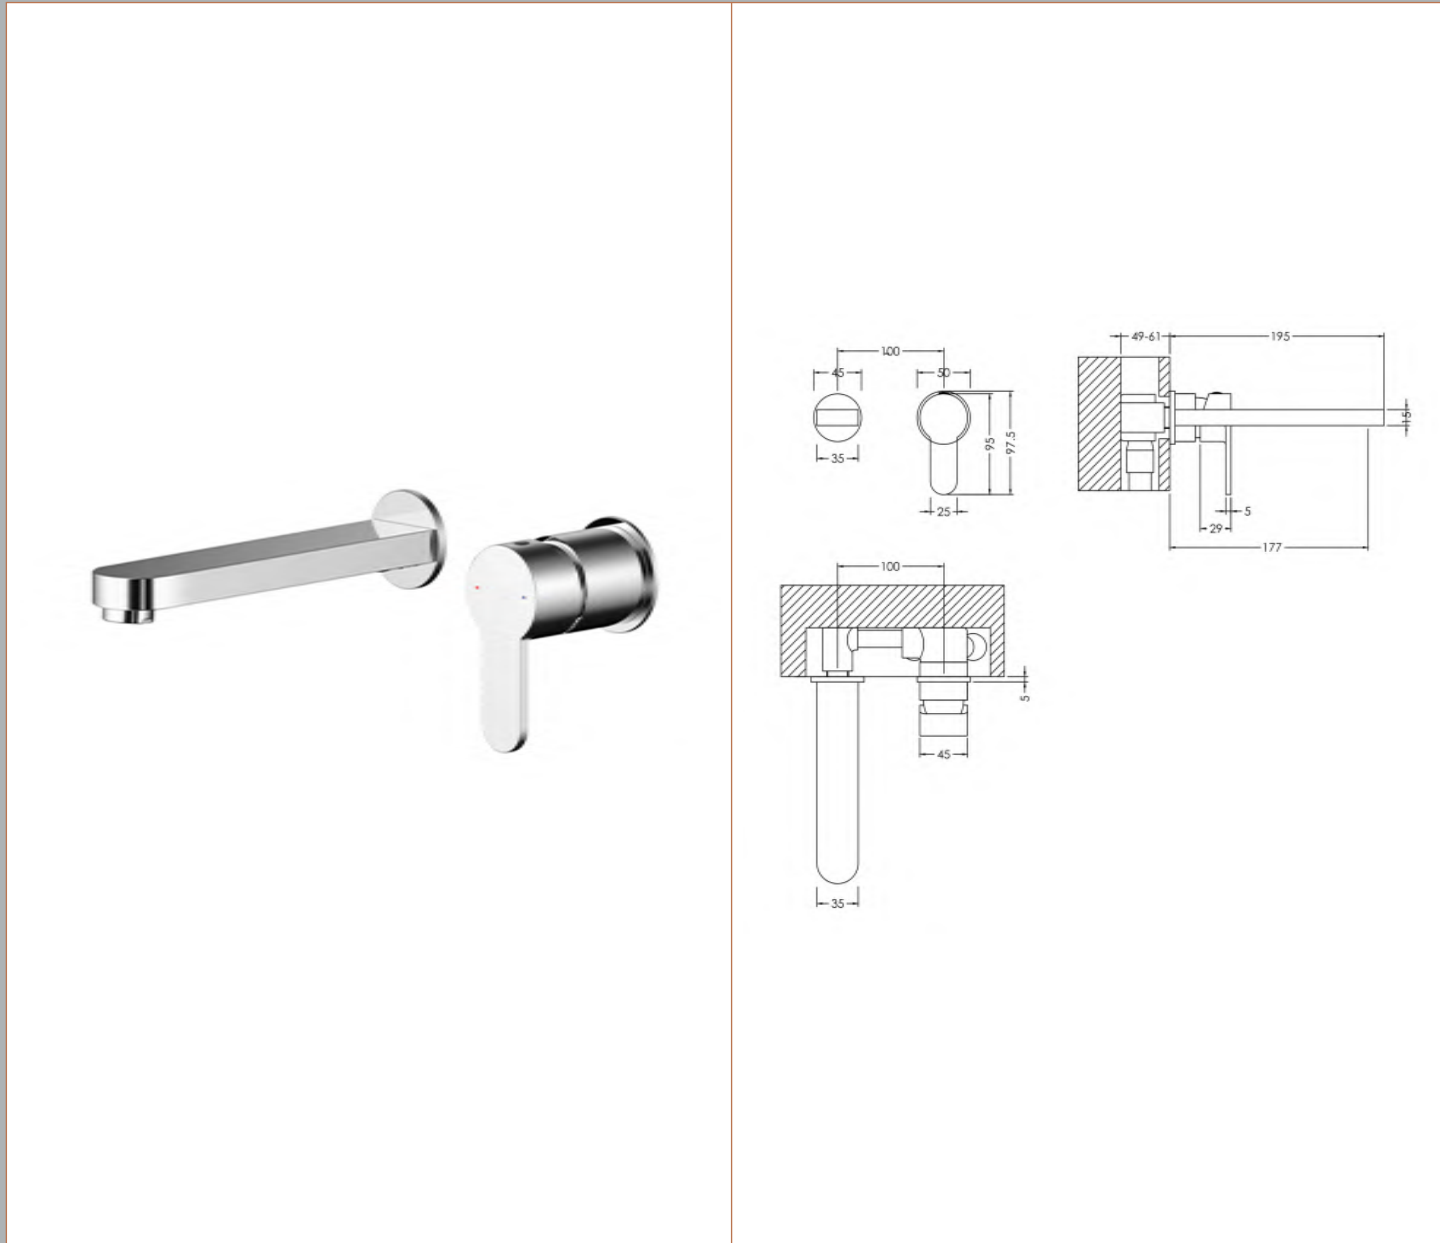

### Product Dimensions

Height (mm):	95
Width (mm):	147
Depth (mm):	195
Length (mm):	
Nett Weight (kg):	1.62

### Outer Box Dimensions (If Applicable)

Height (mm):	600
Width (mm):	435
Depth (mm):	265
Length (mm):	
Gross Weight (kg):	
Barcode:	5056211898511

Sales Code: ARV328

Description: Arvan W/M 2Th Basin Mixer With Plate

Product Dimensions	
Height (mm):	108
Width (mm):	180
Depth (mm):	193
Length (mm):	
Nett Weight (kg):	1.81
Packaging Dimensions	
Height (mm):	115
Width (mm):	205
Depth (mm):	250
Gross Weight (kg):	1.81
Packaging Data	
Box Colour:	White Cardboard Box
Box Qty:	1
Label Size:	100 x 50
Label Colour:	White Label
Label Qty:	1
Outer Box Dimensions (If Applicable)	
Height (mm):	600
Width (mm):	435
Depth (mm):	265
Length (mm):	
Gross Weight (kg):	
Barcode:	5056211898528
Product Details	
Country of Origin:	China
Fitting Instruction:	Yes
Product Material:	Brass
Control Type:	Manual
Waste Included:	Waste Not Included
Waste Type:	Not Applicable
WRAS Approval: No	Approval No: N/A
Valve/Cartridge Type:	Single Lever Cartridge
Colour/Finish:	Chrome
Mount Type:	Wall
Operating Pressure (bar):	0.2
Flow Rates: (Litres Per Min)	0.1 bar: 2.3 0.5 bar: 6.3 1 bar: 9.2 2 bar: 13.1 3 bar: 16.1
Pipe Size:	1/2"
Pipe Centres:	100

### Product Dimensions

Height (mm):	108
Width (mm):	180
Depth (mm):	193
Length (mm):	
Nett Weight (kg):	1.81