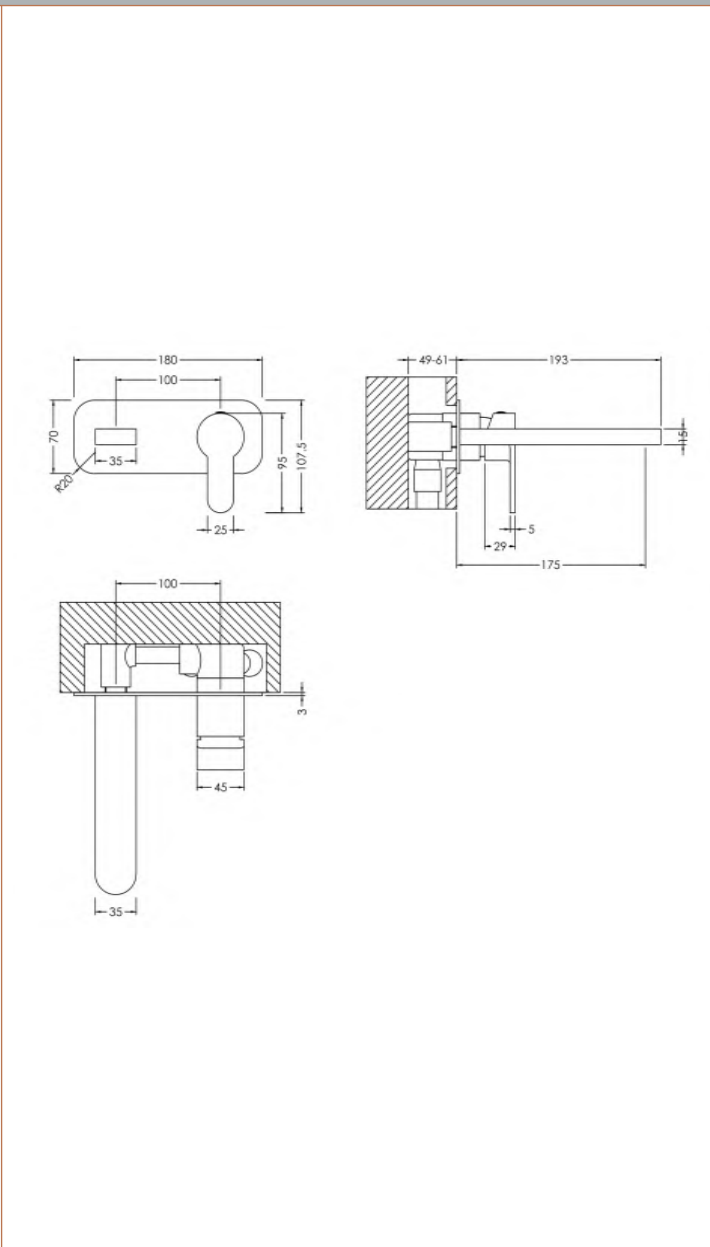

### Product Dimensions

Height (mm):	95
Width (mm):	147
Depth (mm):	195
Length (mm):	
Nett Weight (kg):	1.62

### Outer Box Dimensions (If Applicable)

Height (mm):	600
Width (mm):	435
Depth (mm):	265
Length (mm):	
Gross Weight (kg):	
Barcode:	5056211898511

Sales Code: ARV328

Description: Arvan W/M 2Th Basin Mixer With Plate

Product Dimensions	
Height (mm):	108
Width (mm):	180
Depth (mm):	193
Length (mm):	
Nett Weight (kg):	1.81
Packaging Dimensions	
Height (mm):	115
Width (mm):	205
Depth (mm):	250
Gross Weight (kg):	1.81
Packaging Data	
Box Colour:	White Cardboard Box
Box Qty:	1
Label Size:	100 x 50
Label Colour:	White Label
Label Qty:	1
Outer Box Dimensions (If Applicable)	
Height (mm):	600
Width (mm):	435
Depth (mm):	265
Length (mm):	
Gross Weight (kg):	
Barcode:	5056211898528
Product Details	
Country of Origin:	China
Fitting Instruction:	Yes
Product Material:	Brass
Control Type:	Manual
Waste Included:	Waste Not Included
Waste Type:	Not Applicable
WRAS Approval: No	Approval No: N/A
Valve/Cartridge Type:	Single Lever Cartridge
Colour/Finish:	Chrome
Mount Type:	Wall
Operating Pressure (bar):	0.2
Flow Rates: (Litres Per Min)	0.1 bar: 2.3 0.5 bar: 6.3 1 bar: 9.2 2 bar: 13.1 3 bar: 16.1
Pipe Size:	1/2"
Pipe Centres:	100

### Product Dimensions

Height (mm):	108
Width (mm):	180
Depth (mm):	193
Length (mm):	
Nett Weight (kg):	1.81