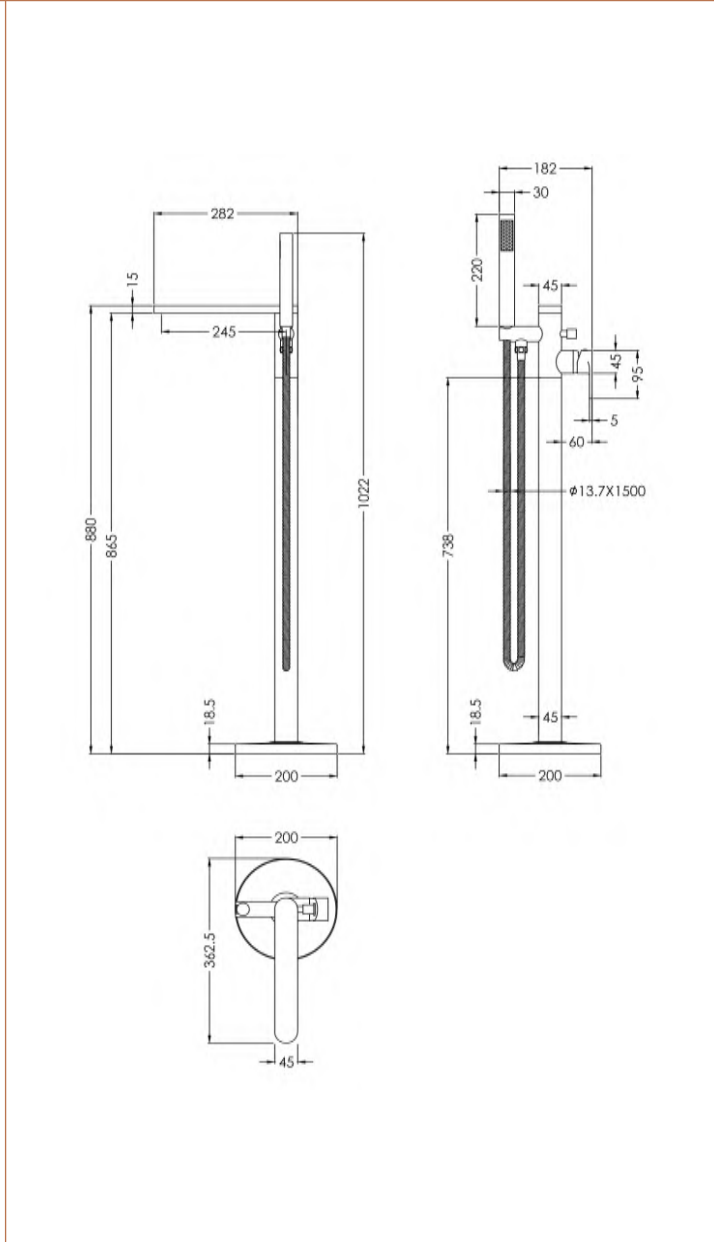

Sales Code: ARV321

Description: Arvan Freestanding Bsm

Product Dimensions

Height (mm):	880
Width (mm):	200
Depth (mm):	282
Length (mm):	
Nett Weight (kg):	6.17

Packaging Dimensions

Height (mm):	250
Width (mm):	400
Depth (mm):	980
Gross Weight (kg):	6.17

Packaging Data

Box Colour:	White Cardboard Box
Box Qty:	1
Label Size:	100 x 50
Label Colour:	White Label
Label Qty:	1

Outer Box Dimensions (If Applicable)

Height (mm):	250
Width (mm):	400
Depth (mm):	980
Length (mm):	

Gross Weight (kg):	
Barcode:	5056211898634

Product Details

Country of Origin:	China
Fitting Instruction:	Yes
Product Material:	Brass/ABS
Control Type:	Manual
Waste Included:	Waste Not Included
Waste Type:	Not Applicable
WRAS Approval: No	Approval No: N/A
Valve/Cartridge Type:	Single Lever Cartridge
Colour/Finish:	Chrome
Mount Type:	Floor Standing
Operating Pressure (bar):	3
Flow Rates: (Litres Per Min) 0.1 bar: N/A 0.5 bar: N/A 1 bar: 11.6 2 bar: 17 3 bar: 21.1	
Pipe Size:	1/2"
Pipe Centres:	N/A

Sales Code: ARV421

Description: Arvan Freestanding Bsm

Product Dimensions

Height (mm):	880
Width (mm):	200
Depth (mm):	282
Length (mm):	
Nett Weight (kg):	6.17

Packaging Dimensions

Height (mm):	250
Width (mm):	400
Depth (mm):	980
Gross Weight (kg):	6.17