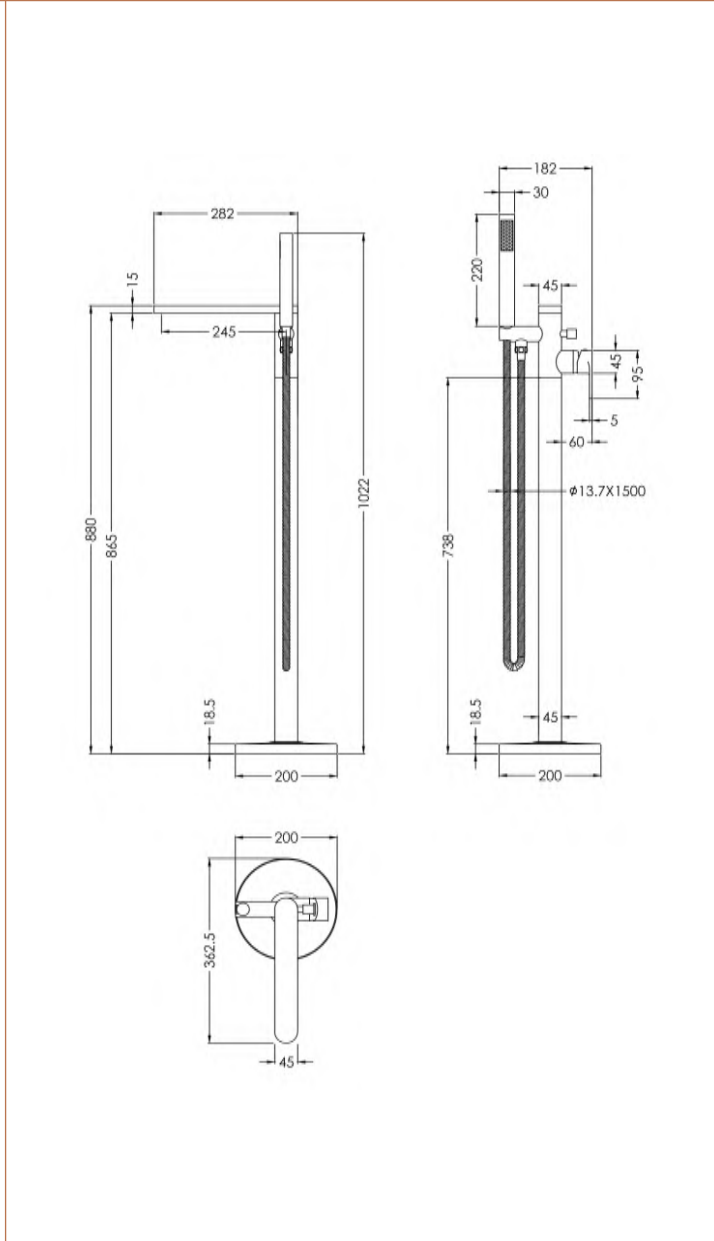

Sales Code: ARV321

Description: Arvan Freestanding Bsm

Product Dimensions

Height (mm):	880
Width (mm):	200
Depth (mm):	282
Length (mm):	
Nett Weight (kg):	6.17

Packaging Dimensions

Height (mm):	250
Width (mm):	400
Depth (mm):	980
Gross Weight (kg):	6.17

Packaging Data

Box Colour:	White Cardboard Box
Box Qty:	1
Label Size:	100 x 50
Label Colour:	White Label
Label Qty:	1

Outer Box Dimensions (If Applicable)

Height (mm):	250
Width (mm):	400
Depth (mm):	980
Length (mm):	

Gross Weight (kg):	
Barcode:	5056211898634

Product Details

Country of Origin:	China
Fitting Instruction:	Yes
Product Material:	Brass/ABS
Control Type:	Manual
Waste Included:	Waste Not Included
Waste Type:	Not Applicable
WRAS Approval: No	Approval No: N/A
Valve/Cartridge Type:	Single Lever Cartridge
Colour/Finish:	Chrome
Mount Type:	Floor Standing
Operating Pressure (bar):	3
Flow Rates: (Litres Per Min) 0.1 bar: N/A 0.5 bar: N/A 1 bar: 11.6 2 bar: 17 3 bar: 21.1	
Pipe Size:	1/2"
Pipe Centres:	N/A

Sales Code: ARV421

Description: Arvan Freestanding Bsm

Product Dimensions

Height (mm):	880
Width (mm):	200
Depth (mm):	282
Length (mm):	
Nett Weight (kg):	6.17

Packaging Dimensions

Height (mm):	250
Width (mm):	400
Depth (mm):	980
Gross Weight (kg):	6.17