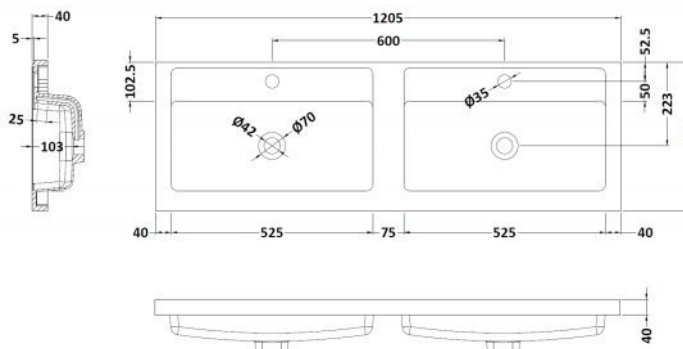

### Product Dimensions

Height (mm):	865
Width (mm):	600
Depth (mm):	383
Nett Weight (kg):	26

### Packaging Dimensions

Height (mm):	885
Width (mm):	620
Depth (mm):	405
Gross Weight (kg):	26.5

### Outer Box Dimensions (If Applicable)

Height (mm):	
Width (mm):	
Depth (mm):	
Gross Weight (kg):	
Barcode:	5055275880647

### Product Dimensions

Height (mm):	390
Width (mm):	1205
Depth (mm):	157
Nett Weight (kg):	18.12