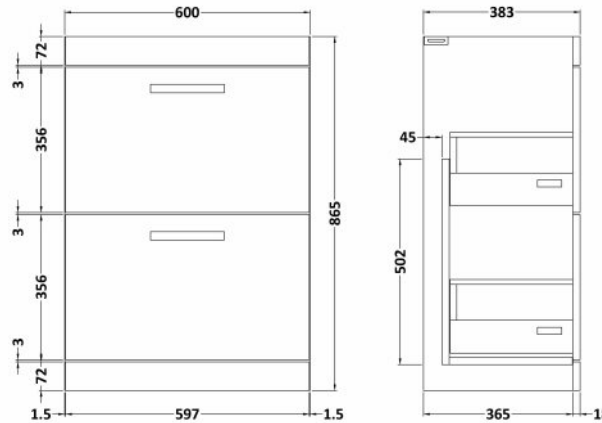

### Product Dimensions

Height (mm):	865
Width (mm):	600
Depth (mm):	383
Nett Weight (kg):	26

### Packaging Dimensions

Height (mm):	885
Width (mm):	620
Depth (mm):	405
Gross Weight (kg):	26.5

### Product Dimensions

Height (mm):	390
Width (mm):	1205
Depth (mm):	157
Nett Weight (kg):	18.12

### Packaging Dimensions

Height (mm):	205
Width (mm):	1270
Depth (mm):	510
Gross Weight (kg):	27