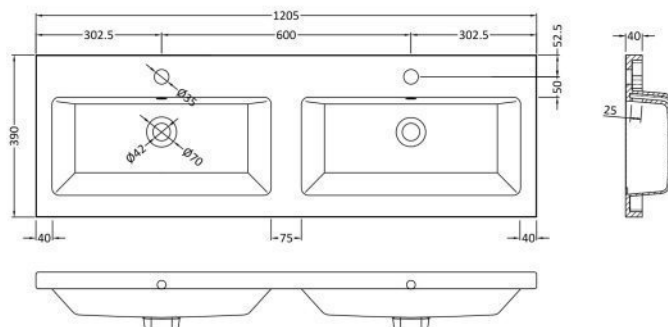

### Outer Box Dimensions (If Applicable)

Height (mm):	
Width (mm):	
Depth (mm):	
Gross Weight (kg):	
Barcode:	5055275880647

### Product Dimensions

Height (mm):	390
Width (mm):	1205
Depth (mm):	157
Nett Weight (kg):	18.12

### Outer Box Dimensions (If Applicable)

Height (mm):	
Width (mm):	
Depth (mm):	
Gross Weight (kg):	
Barcode:	5056211815136

### Product Dimensions

Height (mm):	390
Width (mm):	1205
Depth (mm):	175
Nett Weight (kg):	27