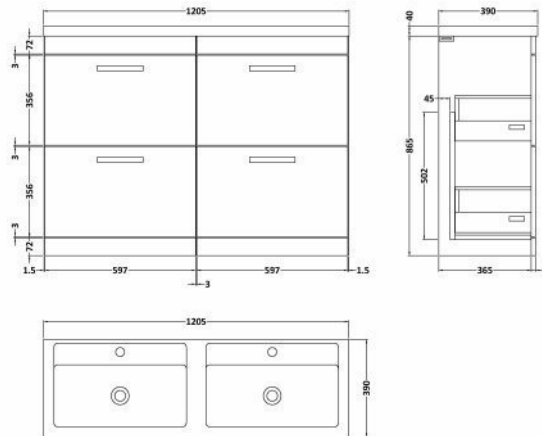

Sales Code: ATH034C

Description: 1200 Fs 4-Drawer Vanity & Double Basin

Packaging Details

Barcode: 5056211815266