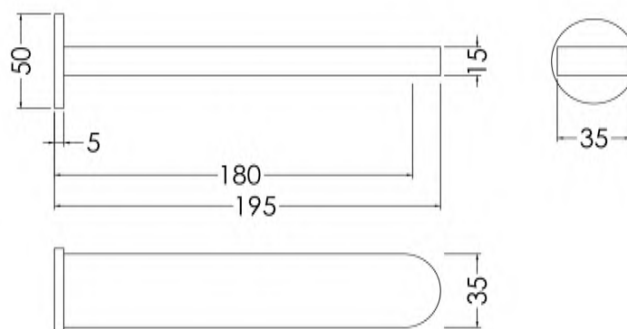

Sales Code: ARV300

Description: Arvan Bath Spout

Product Dimensions

Height (mm):	45
Width (mm):	45
Depth (mm):	205
Length (mm):	
Nett Weight (kg):	0.66

Packaging Dimensions

Height (mm):	75
Width (mm):	85
Depth (mm):	280
Gross Weight (kg):	0.66

Packaging Data

Box Colour:	White Cardboard Box
Box Qty:	1
Label Size:	100 x 50
Label Colour:	White Label
Label Qty:	1

Outer Box Dimensions (If Applicable)

Height (mm):	400
Width (mm):	370
Depth (mm):	290
Length (mm):	
Gross Weight (kg):	
Barcode:	5056211898658

Product Details

Country of Origin:	China
Fitting Instruction:	Yes
Product Material:	Brass
Control Type:	Manual
Waste Included:	Waste Not Included
Waste Type:	Not Applicable
WRAS Approval: No	Approval No: N/A
Valve/Cartridge Type:	Not Applicable
Colour/Finish:	Chrome
Mount Type:	Wall
Operating Pressure (bar):	1
Flow Rates: (Litres Per Min) 0.1 bar: 6.4 0.5 bar: 13.8 1 bar: 19.4 2 bar: 27.5 3 bar: 33.9	
Pipe Size:	1/2"
Pipe Centres:	N/A