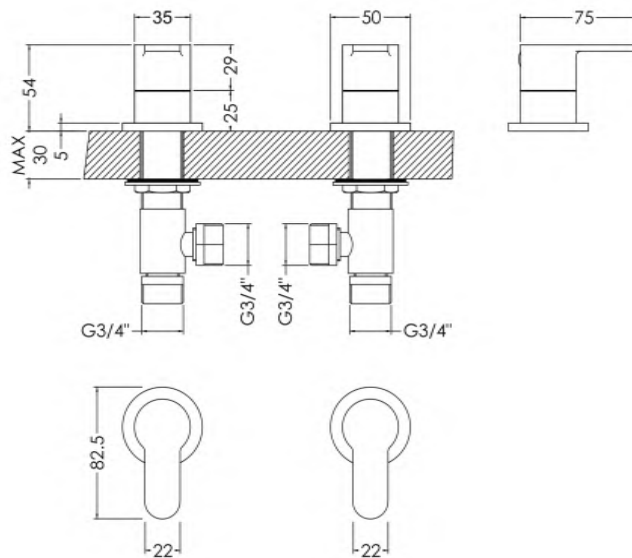

Sales Code: ARV308

Description: Arvan 3/4" Side Valves

Product Dimensions

Height (mm):	54
Width (mm):	35
Depth (mm):	75
Length (mm):	
Nett Weight (kg):	1.28

Packaging Dimensions

Height (mm):	95
Width (mm):	175
Depth (mm):	230
Gross Weight (kg):	1.28

Packaging Data

Box Colour:	White Cardboard Box
Box Qty:	1
Label Size:	100 x 50
Label Colour:	White Label
Label Qty:	1

Outer Box Dimensions (If Applicable)

Height (mm):	500
Width (mm):	380
Depth (mm):	250
Length (mm):	

Gross Weight (kg):	
Barcode:	5056211898641

Product Details

Country of Origin:	China
Fitting Instruction:	Yes
Product Material:	Brass
Control Type:	Manual
Waste Included:	Waste Not Included
Waste Type:	Not Applicable
WRAS Approval: No	Approval No: N/A
Valve/Cartridge Type:	1/4 Turn Ceramic Disc
Colour/Finish:	Chrome
Mount Type:	Deck
Operating Pressure (bar):	0.5

Flow Rates: (Litres Per Min)	0.1 bar: 8.1	0.5 bar: 18.3	1 bar: 26	2 bar: 36.9	3 bar: 45.4
Pipe Size:	3/4"				
Pipe Centres:	N/A				