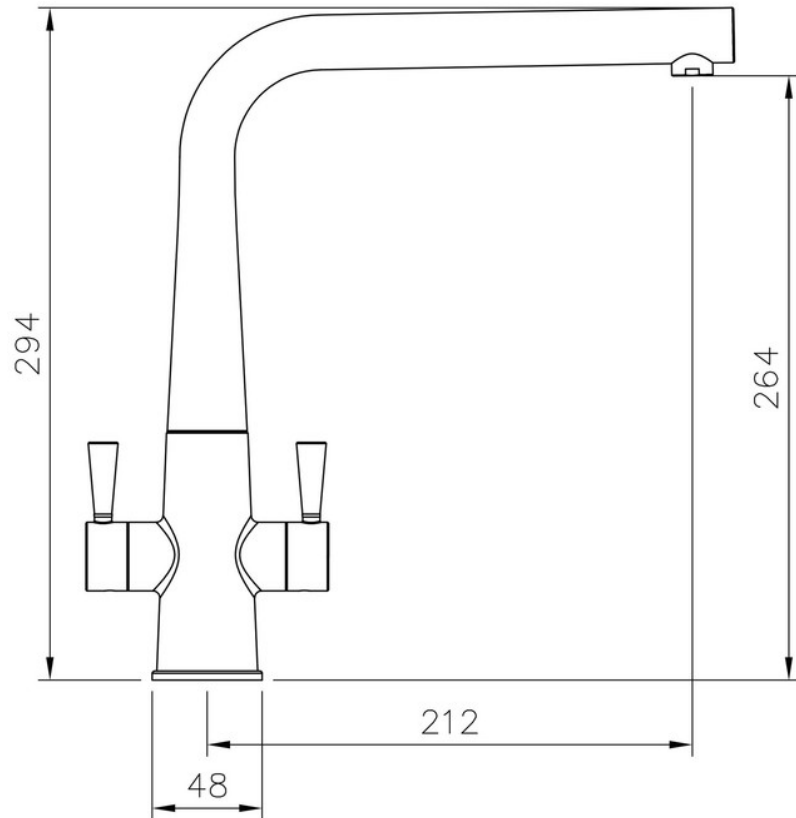

CONICAL DUAL LEVER TAP CHROME

RANGEmaster
sinks & taps

A uniquely shaped body paired with square spout design which creates an ultimate modern design piece.

Conical is available in single lever and dual lever handle styles.

- Dual lever handle design
- Suitable for all pressure water systems
- Featuring an anti-splash spout with honeycomb aerator design which mixes air with water to emit a water flow with no splash

Overall Height (mm)	294
Spout Reach (mm)	212
Spout Height (mm)	264
Spout Rotation Range	360°
Handle Type	Dual Lever
Colour	Chrome
Bar Pressure Suitability	
Min. Bar Pressure	0.3
Max. Bar Pressure	5.5
Mixed Flow Rate at 3 Bar Pressure (l/min)	17.47
Flow Type	Single Flow
Recommended Hot Water Temperature	46°C
Maximum Hot Water Temperature	70°C
Handle Control	Quarter Turn
Centre Distance (mm)	-
Cartridge Type	Ceramic Disc Cartridge
Aerator Type	Honeycomb Aerator
Inlet Pipes	1 2 Stainless Flexible Hoses
Anti-Splash Spout	Yes
Pull Out Spray	
WRAS Approved	No
Product Code	TCO1CM/
Barcode	5015834051307

CONICAL DUAL LEVER TAP CHROME

TCO1CM/

Technical Drawing

Date of download: April 12, 2021

AGA Rangemaster continuously seeks improvements in specification, design and production of products and thus, alterations take place periodically. Whilst every effort is made to produce up-to date resources, the information included here is intended as a guide. Always refer to the product's installation instructions when fitting, installation work should be completed a professional tradesman.