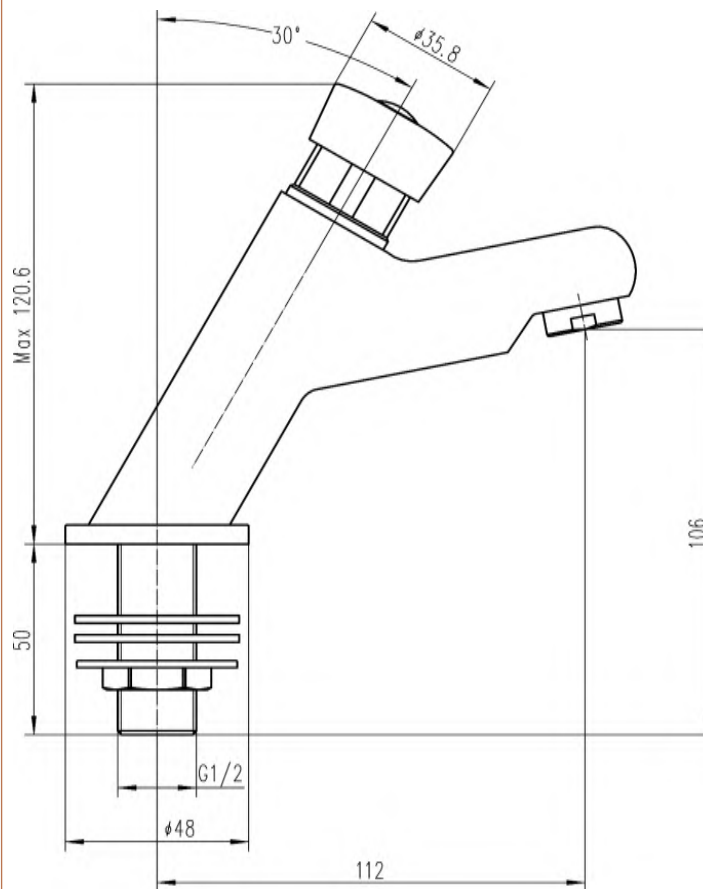

### Product Dimensions

Height (mm):	121
Width (mm):	48
Depth (mm):	136
Length (mm):	
Nett Weight (kg):	1.16

### Packaging Dimensions

Height (mm):	55
Width (mm):	185
Depth (mm):	230
Gross Weight (kg):	1.16

### Outer Box Dimensions (If Applicable)

Height (mm):	180
Width (mm):	455
Depth (mm):	375
Length (mm):	
Gross Weight (kg):	14
Barcode:	5055369019274

Flow Rates: (Litres Per Min)	0.1 bar: N/A	0.5 bar: 2.5	1 bar: 4	2 bar: 6	3 bar: 7.5
Pipe Size:	15 mm (1/2" Bsp)				
Pipe Centres:	N/A				