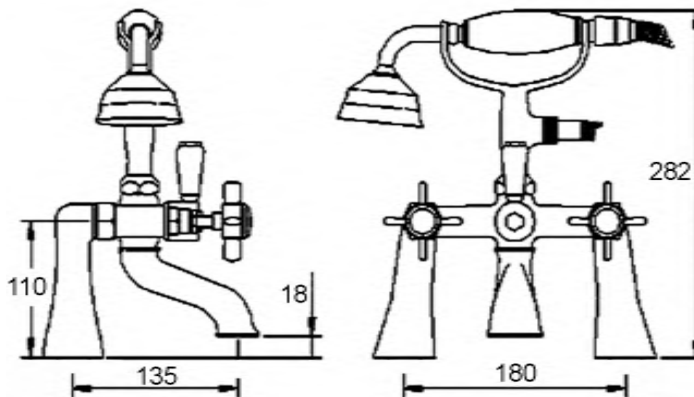

### Product Dimensions

Height (mm):	282
Width (mm):	220
Depth (mm):	165
Length (mm):	
Nett Weight (kg):	2.84

### Packaging Dimensions

Height (mm):	190
Width (mm):	205
Depth (mm):	250
Gross Weight (kg):	3.37

### Outer Box Dimensions (If Applicable)

Height (mm):	400
Width (mm):	270
Depth (mm):	430
Length (mm):	
Gross Weight (kg):	14
Barcode:	5055146109273

### Product Details

Country of Origin:	China
Fitting Instruction:	Yes
Product Material:	Brass
Control Type:	Manual
Waste Included:	Waste Not Included
Waste Type:	Not Applicable
WRAS Approval: No	Approval No: N/A
Valve/Cartridge Type:	Screw Down
Colour/Finish:	Chrome
Mount Type:	Deck
Operating Pressure (bar):	0.1
Flow Rates: (Litres Per Min)	0.1 bar: 11.5 0.5 bar: 35 1 bar: 48 2 bar: 0 3 bar: 0
Pipe Size:	22 mm (3/4" Bsp)
Pipe Centres:	180 mm