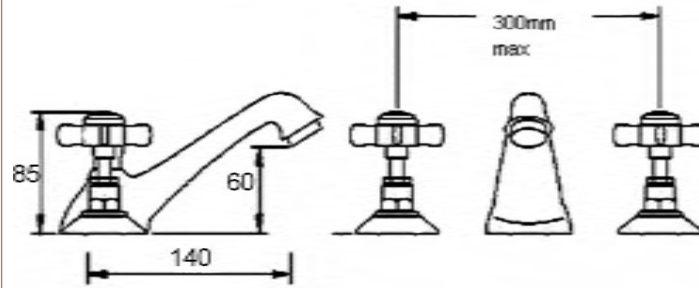

Sales Code: I307X

Description: 3 Tap Hole Basin Mixer W/ Pop-Up Waste

Product Dimensions

Height (mm):	85
Width (mm):	50
Depth (mm):	165
Length (mm):	
Nett Weight (kg):	2.35

Packaging Dimensions

Height (mm):	85
Width (mm):	170
Depth (mm):	395
Gross Weight (kg):	2.68

Packaging Data

Box Colour:	White Cardboard Box
Box Qty:	1
Label Size:	100 x 50
Label Colour:	White Label
Label Qty:	2

Outer Box Dimensions (If Applicable)

Height (mm):	
Width (mm):	
Depth (mm):	
Length (mm):	
Gross Weight (kg):	
Barcode:	5055146118237

Product Details

Country of Origin:	China
Fitting Instruction:	Yes
Product Material:	Brass
Control Type:	Manual
Waste Included:	Waste Included
Waste Type:	Pop-Up
WRAS Approval:	N/A
Approval No:	N/A

Valve/Cartridge Type:	
Colour/Finish:	Chrome
Mount Type:	Deck
Operating Pressure (bar):	0.1

Flow Rates: (Litres Per Min) 0.1 bar: 4.5 0.5 bar: 10 1 bar: 15.7 2 bar: 23 3 bar: 29.3

Pipe Size:

Pipe Centres: N/A