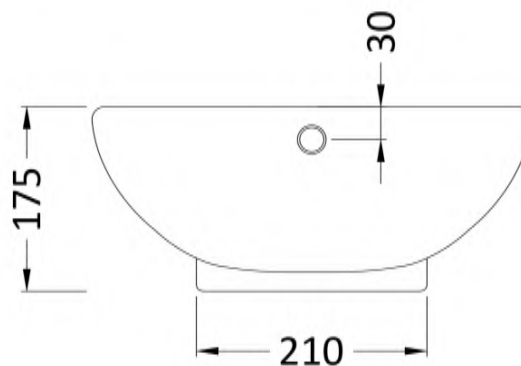

Sales Code: NBV124

Description: Tide Vessel 410 X 410X 175

### Product Dimensions

Height (mm):	175
Width (mm):	410
Depth (mm):	410
Nett Weight (kg):	6.8

### Packaging Dimensions

Height (mm):	195
Width (mm):	440
Depth (mm):	440
Gross Weight (kg):	7

### Outer Box Dimensions (If Applicable)

Height (mm):	
Width (mm):	
Depth (mm):	
Gross Weight (kg):	
Barcode:	5055369028450