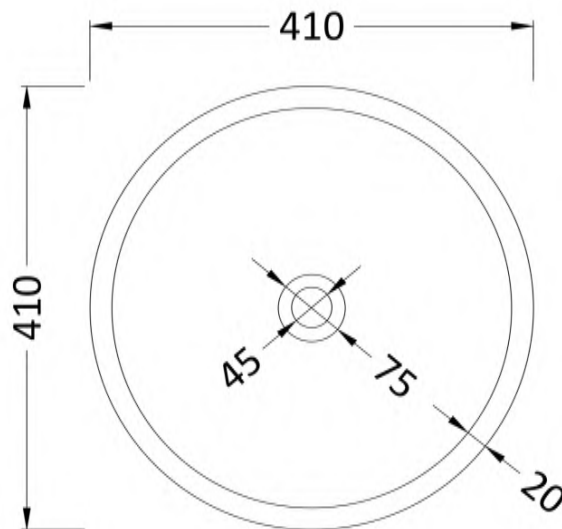

Sales Code: NBV124

Description: Tide Vessel 410 X 410X 175

### Product Dimensions

Height (mm):	175
Width (mm):	410
Depth (mm):	410
Nett Weight (kg):	6.8

### Packaging Dimensions

Height (mm):	195
Width (mm):	440
Depth (mm):	440
Gross Weight (kg):	7

### Outer Box Dimensions (If Applicable)

Height (mm):	
Width (mm):	
Depth (mm):	
Gross Weight (kg):	
Barcode:	5055369028450