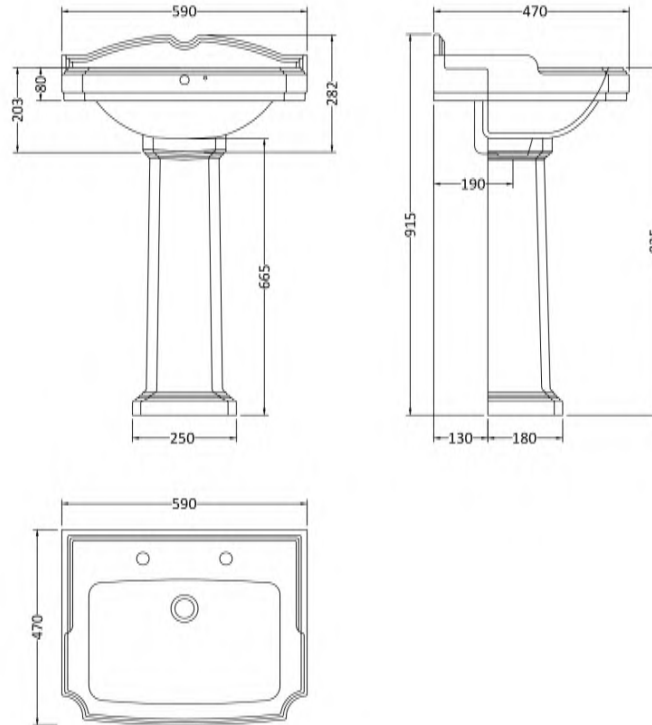

Sales Code: Clg004

Description: Legend 580mm 2 Th Basin & Pedestal

Packaging Details

Barcode: 5055275866863