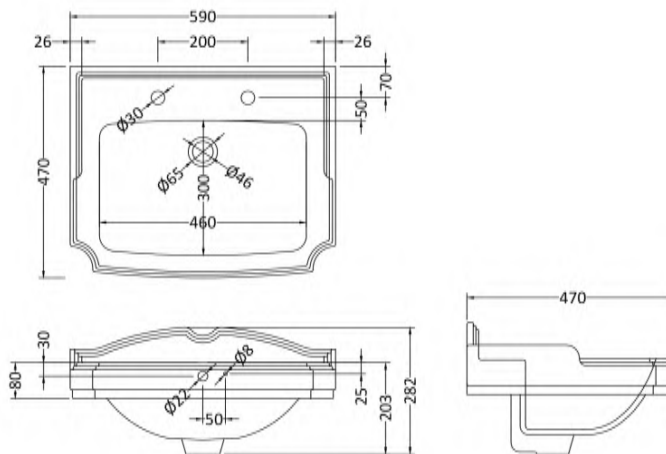

### Product Dimensions

Height (mm):	690
Width (mm):	260
Depth (mm):	160
Nett Weight (kg):	10.56

### Outer Box Dimensions (If Applicable)

Height (mm):	
Width (mm):	
Depth (mm):	
Gross Weight (kg):	
Barcode:	5055369026579

### Product Dimensions

Height (mm):	280
Width (mm):	590
Depth (mm):	470
Nett Weight (kg):	18.54

### Packaging Dimensions

Height (mm):	290
Width (mm):	510
Depth (mm):	590
Gross Weight (kg):	19.2