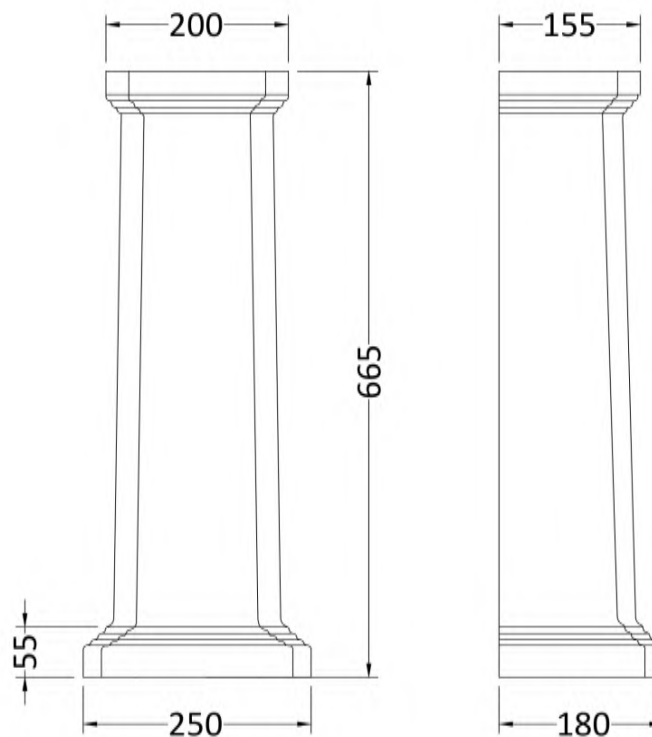

### Product Dimensions

Height (mm):	690
Width (mm):	260
Depth (mm):	160
Nett Weight (kg):	10.56

### Packaging Dimensions

Height (mm):	700
Width (mm):	270
Depth (mm):	200
Gross Weight (kg):	11

### Product Dimensions

Height (mm):	280
Width (mm):	590
Depth (mm):	470
Nett Weight (kg):	18.54

### Packaging Dimensions

Height (mm):	290
Width (mm):	510
Depth (mm):	590
Gross Weight (kg):	19.2