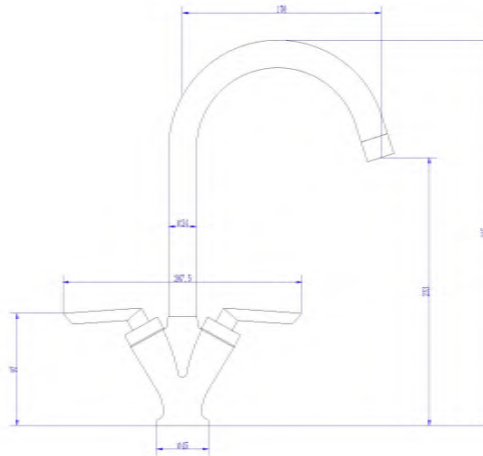

Sales Code: KB321

Description: Mono Mixer Kitchen Tap

Product Dimensions

Height (mm):	335
Width (mm):	207
Depth (mm):	187
Length (mm):	
Nett Weight (kg):	0.85

Packaging Dimensions

Height (mm):	205
Width (mm):	206
Depth (mm):	340
Gross Weight (kg):	1

Packaging Data

Box Colour:	White Cardboard Box
Box Qty:	1
Label Size:	100 x 50
Label Colour:	White Label
Label Qty:	2

Outer Box Dimensions (If Applicable)

Height (mm):	57
Width (mm):	365
Depth (mm):	222
Length (mm):	

Gross Weight (kg):	
Barcode:	5055275883778

Product Details

Country of Origin:	China
Fitting Instruction:	Yes
Product Material:	Brass
Control Type:	Manual
Waste Included:	Waste Not Included
Waste Type:	Not Applicable
WRAS Approval:	Approval No: N/A
Valve/Cartridge Type:	Single Lever Cartridge
Colour/Finish:	Chrome
Mount Type:	Deck
Operating Pressure (bar):	1

Flow Rates: (Litres Per Min)	0.1 bar: 5.3	0.5 bar: 14.1	1 bar: 20.6	2 bar: 29.8	3 bar: 36.8
Pipe Size:	15 mm (1/2" Bsp)				
Pipe Centres:	N/A				