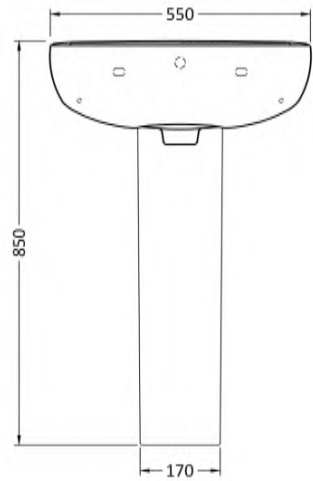

Sales Code: Clw003

Description: Lawton 550mm Basin & Pedestal

Packaging Details

Barcode: 5055275867426