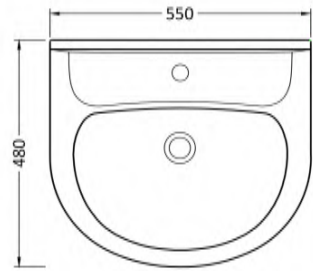

Sales Code: Clw003

Description: Lawton 550mm Basin & Pedestal

Packaging Details

Barcode: 5055275867426