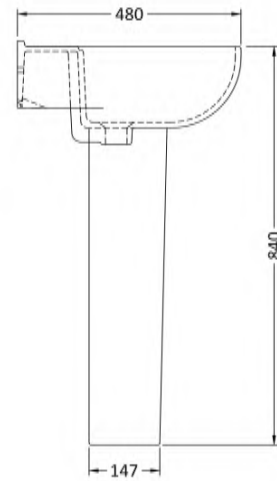

Sales Code: Clw003

Description: Lawton 550mm Basin & Pedestal

Packaging Details

Barcode: 5055275867426