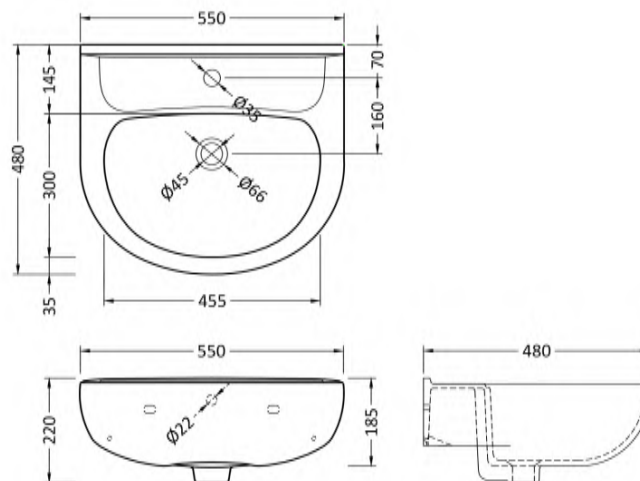

### Product Dimensions

Height (mm):	220
Width (mm):	550
Depth (mm):	480
Nett Weight (kg):	15.4

### Packaging Dimensions

Height (mm):	230
Width (mm):	560
Depth (mm):	490
Gross Weight (kg):	15.6

### Product Dimensions

Height (mm):	670
Width (mm):	180
Depth (mm):	180
Nett Weight (kg):	11.5

### Packaging Dimensions

Height (mm):	710
Width (mm):	190
Depth (mm):	190
Gross Weight (kg):	11.7