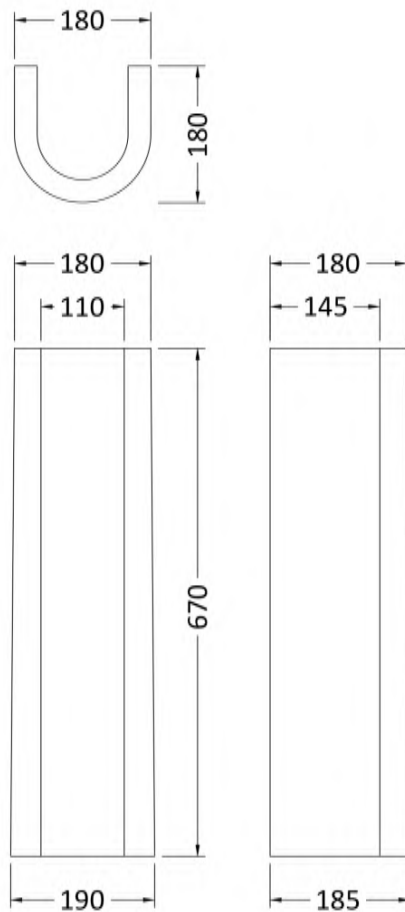

### Product Dimensions

Height (mm):	220
Width (mm):	550
Depth (mm):	480
Nett Weight (kg):	15.4

### Packaging Dimensions

Height (mm):	230
Width (mm):	560
Depth (mm):	490
Gross Weight (kg):	15.6

### Outer Box Dimensions (If Applicable)

Height (mm):	
Width (mm):	
Depth (mm):	
Gross Weight (kg):	
Barcode:	5055369083060

### Product Dimensions

Height (mm):	670
Width (mm):	180
Depth (mm):	180
Nett Weight (kg):	11.5