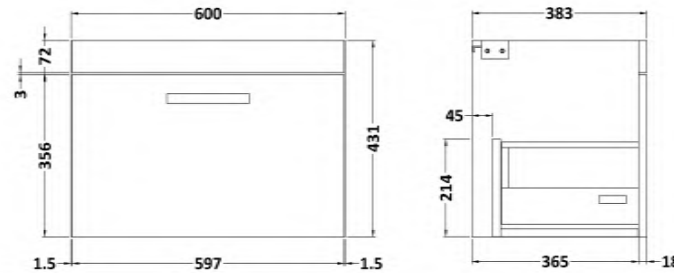

Sales Code: ATH041F

Description: 1200 Wh 2-Drawer Vanity & Double Basin

Packaging Details

Barcode: 5056211888703

Sales Code: MOE183

Description: 600 Wall Hung Single Drawer Basin Unit

Product Dimensions

Height (mm):	430
Width (mm):	600
Depth (mm):	383
Nett Weight (kg):	13

Packaging Dimensions

Height (mm):	450
Width (mm):	620
Depth (mm):	405
Gross Weight (kg):	13.5

Packaging Data

Box Colour:	Brown Cardboard Box - Printed
Box Qty:	0
Label Size:	0 x 0
Label Colour:	White Label
Label Qty:	2

Outer Box Dimensions (If Applicable)

Height (mm):	
Width (mm):	
Depth (mm):	
Gross Weight (kg):	
Barcode:	5055275880661

Product Details

Country of Origin:	China
Fitting Instruction:	No
Certification:	FSC: Yes CE: N/A
Colour:	Gloss White
Construction Method:	Cam & Wood Dowel
Construction Type:	Rigid
Cabinet Finish:	MFC Painted Gloss
Fascia Finish:	Mdf Painted Gloss
Cabinet Thickness (mm):	16
Fascia Thickness (mm):	18
Drawer Included:	Yes
Drawer Type:	80mm High Metal Softclose
No of Shelves:	0
Hinge Type:	Not Applicable
Hinge Included:	Not Applicable
Adjustable Legs:	No, Not Required
Fixings Included:	Yes
Handle Style:	Contemporary
Handle Included:	Yes, Supplied
Waste Shroud:	Yes
Handle Type:	D-Shape

Sales Code: CBM424

Description: Double Ceramic Basin 1208X392

Product Dimensions

Height (mm):	390
Width (mm):	1205
Depth (mm):	175
Nett Weight (kg):	27

Packaging Dimensions

Height (mm):	205
Width (mm):	1270
Depth (mm):	510
Gross Weight (kg):	27