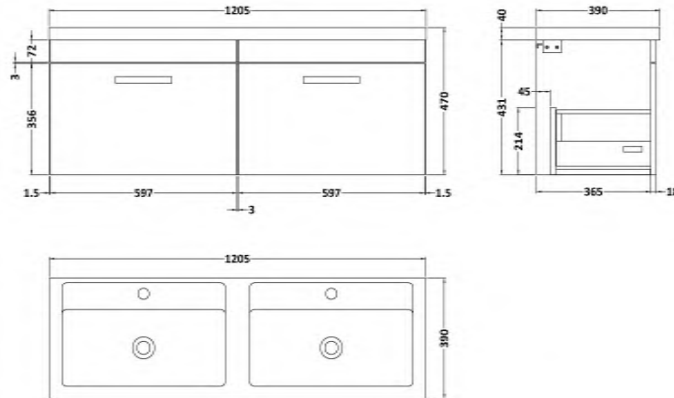

Sales Code: ATH041F

Description: 1200 Wh 2-Drawer Vanity & Double Basin

Packaging Details

Barcode: 5056211888703

Sales Code: MOE183

Description: 600 Wall Hung Single Drawer Basin Unit

Product Dimensions

Height (mm):	430
Width (mm):	600
Depth (mm):	383
Nett Weight (kg):	13

Packaging Dimensions

Height (mm):	450
Width (mm):	620
Depth (mm):	405
Gross Weight (kg):	13.5

Packaging Data

Box Colour:	Brown Cardboard Box - Printed
Box Qty:	0
Label Size:	0 x 0
Label Colour:	White Label
Label Qty:	2

Outer Box Dimensions (If Applicable)

Height (mm):	
Width (mm):	
Depth (mm):	
Gross Weight (kg):	
Barcode:	5055275880661

Product Details

Country of Origin:	China
Fitting Instruction:	No
Certification:	FSC: Yes CE: N/A
Colour:	Gloss White
Construction Method:	Cam & Wood Dowel
Construction Type:	Rigid
Cabinet Finish:	MFC Painted Gloss
Fascia Finish:	Mdf Painted Gloss
Cabinet Thickness (mm):	16
Fascia Thickness (mm):	18
Drawer Included:	Yes
Drawer Type:	80mm High Metal Softclose
No of Shelves:	0
Hinge Type:	Not Applicable
Hinge Included:	Not Applicable
Adjustable Legs:	No, Not Required
Fixings Included:	Yes
Handle Style:	Contemporary
Handle Included:	Yes, Supplied
Waste Shroud:	Yes
Handle Type:	D-Shape

Sales Code: CBM424

Description: Double Ceramic Basin 1208X392

Product Dimensions

Height (mm):	390
Width (mm):	1205
Depth (mm):	175
Nett Weight (kg):	27

Packaging Dimensions

Height (mm):	205
Width (mm):	1270
Depth (mm):	510
Gross Weight (kg):	27