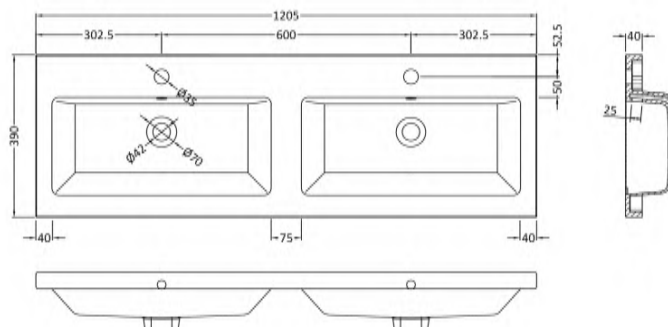

Packaging Dimensions

Height (mm):	450
Width (mm):	620
Depth (mm):	405
Gross Weight (kg):	13.5

Packaging Data

Box Colour:	Brown Cardboard Box - Printed
Box Qty:	0
Label Size:	0 x 0
Label Colour:	White Label
Label Qty:	2

Outer Box Dimensions (If Applicable)

Height (mm):	
Width (mm):	
Depth (mm):	
Gross Weight (kg):	
Barcode:	5055275880661

Product Details

Country of Origin:	China
Fitting Instruction:	No
Certification:	FSC: Yes CE: N/A
Colour:	Gloss White
Construction Method:	Cam & Wood Dowel
Construction Type:	Rigid
Cabinet Finish:	MFC Painted Gloss
Fascia Finish:	Mdf Painted Gloss
Cabinet Thickness (mm):	16
Fascia Thickness (mm):	18
Drawer Included:	Yes
Drawer Type:	80mm High Metal Softclose
No of Shelves:	0
Hinge Type:	Not Applicable
Hinge Included:	Not Applicable
Adjustable Legs:	No, Not Required
Fixings Included:	Yes
Handle Style:	Contemporary
Handle Included:	Yes, Supplied
Waste Shroud:	Yes
Handle Type:	D-Shape

Sales Code: CBM424

Description: Double Ceramic Basin 1208X392

Product Dimensions

Height (mm):	390
Width (mm):	1205
Depth (mm):	175
Nett Weight (kg):	27

Packaging Dimensions

Height (mm):	205
Width (mm):	1270
Depth (mm):	510
Gross Weight (kg):	27

Packaging Data

Box Colour:	Brown Cardboard Box - Printed
Box Qty:	1
Label Size:	100 x 50
Label Colour:	White Label
Label Qty:	2

Outer Box Dimensions (If Applicable)

Height (mm):	
Width (mm):	
Depth (mm):	
Gross Weight (kg):	
Barcode:	5056211875826