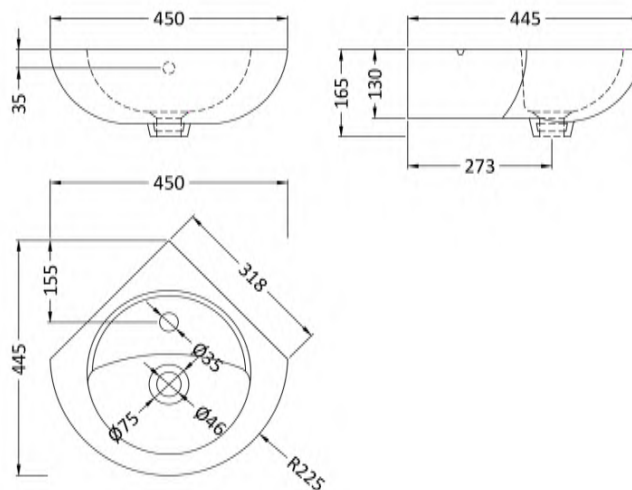

Sales Code: NCU862

Description: Corner W/H Basin

Product Dimensions

Height (mm):	165
Width (mm):	450
Depth (mm):	445
Nett Weight (kg):	9.8

Packaging Dimensions

Height (mm):	222
Width (mm):	390
Depth (mm):	390
Gross Weight (kg):	10

Packaging Data

Box Colour:	Brown Cardboard Box - Printed
Box Qty:	1
Label Size:	100 x 50
Label Colour:	White Label
Label Qty:	2

Outer Box Dimensions (If Applicable)

Height (mm):	
Width (mm):	
Depth (mm):	
Gross Weight (kg):	
Barcode:	5055369031054

Product Details

Country of Origin:	Turkey
Fitting Instruction:	No
Certification:	CE: No WRAS: N/A WRAS No: N/A
Product Material:	Vitreous China
Fixing Supplied:	Yes

Pans/Bidets: Trap Style: Not Applicable Includes Seat: Not Applicable

Basins: Tap Hole: One Taphole Chain Stay Hole: No
Template: Not Required Waste Type Req: Slotted
Overflow Inc: Yes Overflow Cover: Yes
Inner Bowl Depth (mm): 115mm