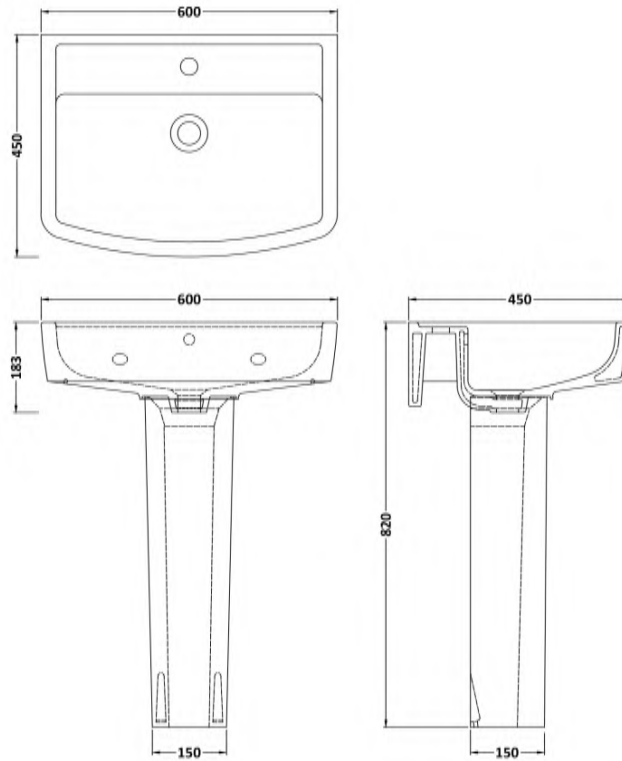

Sales Code: Cbl010

Description: Bliss 600mm Basin & Pedestal

Packaging Details

Barcode: 5055275867761

Sales Code: NCH102

Description: Esq Square 600mm Basin 1T/H

Product Dimensions

Height (mm):	183
Width (mm):	600
Depth (mm):	450
Nett Weight (kg):	17.1

Packaging Dimensions

Height (mm):	195
Width (mm):	610
Depth (mm):	485
Gross Weight (kg):	17.3

Packaging Data

Box Colour:	Brown Cardboard Box - Printed
Box Qty:	1
Label Size:	100 x 50
Label Colour:	Not Applicable
Label Qty:	0

Outer Box Dimensions (If Applicable)

Height (mm):	
Width (mm):	
Depth (mm):	
Gross Weight (kg):	
Barcode:	5055275828823

Product Details

Country of Origin:	China
Fitting Instruction:	No
Certification:	CE: No WRAS: N/A WRAS No: N/A
Product Material:	Vitreous China
Fixing Supplied:	No

Sales Code: NCH103

Description: Esq Square Pedestal

Product Dimensions

Height (mm):	670
Width (mm):	180
Depth (mm):	155
Nett Weight (kg):	10.3

Packaging Dimensions

Height (mm):	700
Width (mm):	195
Depth (mm):	175
Gross Weight (kg):	10.5