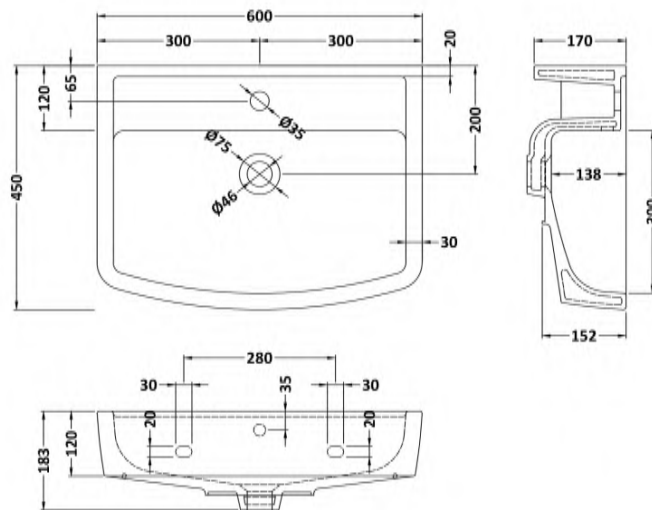

Sales Code: Cbl010

Description: Bliss 600mm Basin & Pedestal

Packaging Details

Barcode: 5055275867761

Sales Code: NCH102

Description: Esq Square 600mm Basin 1T/H

Product Dimensions

Height (mm):	183
Width (mm):	600
Depth (mm):	450
Nett Weight (kg):	17.1

Packaging Dimensions

Height (mm):	195
Width (mm):	610
Depth (mm):	485
Gross Weight (kg):	17.3

Packaging Data

Box Colour:	Brown Cardboard Box - Printed
Box Qty:	1
Label Size:	100 x 50
Label Colour:	Not Applicable
Label Qty:	0

Outer Box Dimensions (If Applicable)

Height (mm):	
Width (mm):	
Depth (mm):	
Gross Weight (kg):	
Barcode:	5055275828823

Product Details

Country of Origin:	China
Fitting Instruction:	No
Certification:	CE: No WRAS: N/A WRAS No: N/A
Product Material:	Vitreous China
Fixing Supplied:	No

Sales Code: NCH103

Description: Esq Square Pedestal

Product Dimensions

Height (mm):	670
Width (mm):	180
Depth (mm):	155
Nett Weight (kg):	10.3

Packaging Dimensions

Height (mm):	700
Width (mm):	195
Depth (mm):	175
Gross Weight (kg):	10.5