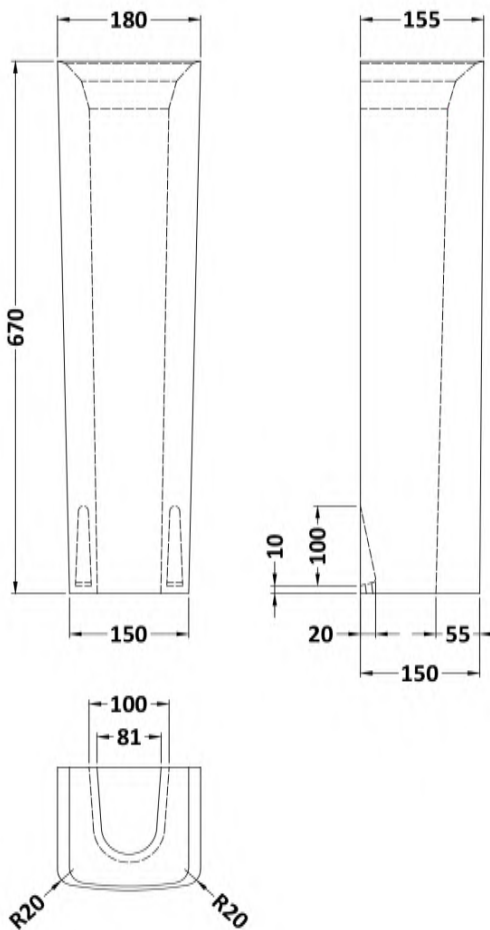

Sales Code: Cbl010

Description: Bliss 600mm Basin & Pedestal

Packaging Details

Barcode: 5055275867761

Sales Code: NCH102

Description: Esq Square 600mm Basin 1T/H

Product Dimensions

Height (mm):	183
Width (mm):	600
Depth (mm):	450
Nett Weight (kg):	17.1

Packaging Dimensions

Height (mm):	195
Width (mm):	610
Depth (mm):	485
Gross Weight (kg):	17.3

Packaging Data

Box Colour:	Brown Cardboard Box - Printed
Box Qty:	1
Label Size:	100 x 50
Label Colour:	Not Applicable
Label Qty:	0

Outer Box Dimensions (If Applicable)

Height (mm):	
Width (mm):	
Depth (mm):	
Gross Weight (kg):	
Barcode:	5055275828823

Product Details

Country of Origin:	China
Fitting Instruction:	No
Certification:	CE: No WRAS: N/A WRAS No: N/A
Product Material:	Vitreous China
Fixing Supplied:	No

Sales Code: NCH103

Description: Esq Square Pedestal

Product Dimensions

Height (mm):	670
Width (mm):	180
Depth (mm):	155
Nett Weight (kg):	10.3

Packaging Dimensions

Height (mm):	700
Width (mm):	195
Depth (mm):	175
Gross Weight (kg):	10.5