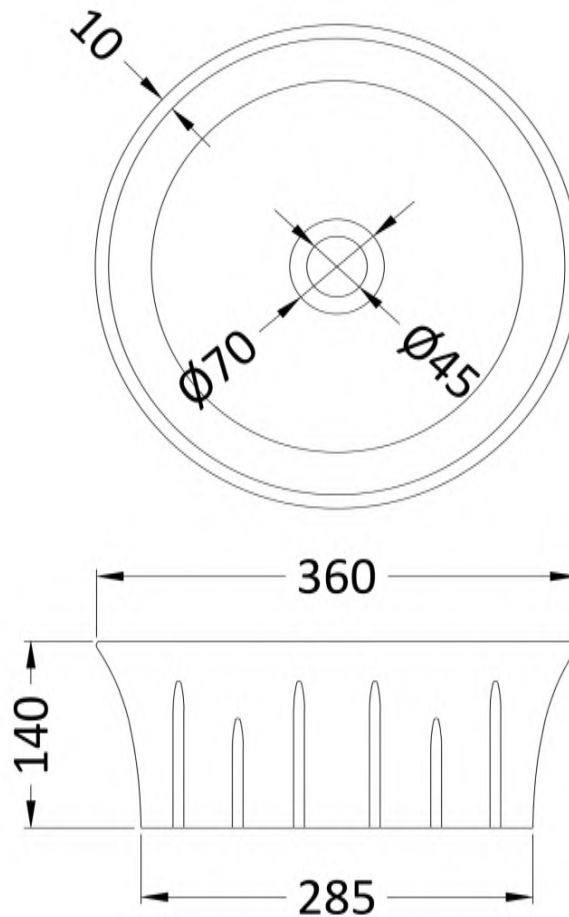

Sales Code: NBV167

Description: Round Basin W358xd368xh137

**Product Dimensions**

Height (mm):	140
Width (mm):	360
Depth (mm):	360
Nett Weight (kg):	5.8

**Packaging Dimensions**

Height (mm):	150
Width (mm):	375
Depth (mm):	375
Gross Weight (kg):	6

**Packaging Data**

Box Colour:	Brown Cardboard Box
Box Qty:	1
Label Size:	100 x 50
Label Colour:	White Label
Label Qty:	2

**Outer Box Dimensions (If Applicable)**

Height (mm):	
Width (mm):	
Depth (mm):	
Gross Weight (kg):	
Barcode:	5056211851530

**Product Details**

Country of Origin:	China
Fitting Instruction:	Yes
Certification:	CE: WRAS: WRAS No:
Product Material:	Vitreous China
Fixing Supplied:	No

**Pans/Bidets:** Trap Style: N/A Includes Seat: Not Applicable

**Basins:** Tap Hole: No Tapholes Chain Stay Hole: No  
Template: Not Required Waste Type Req: Unslotted  
Overflow Inc: No Overflow Cover: No  
Inner Bowl Depth (mm):