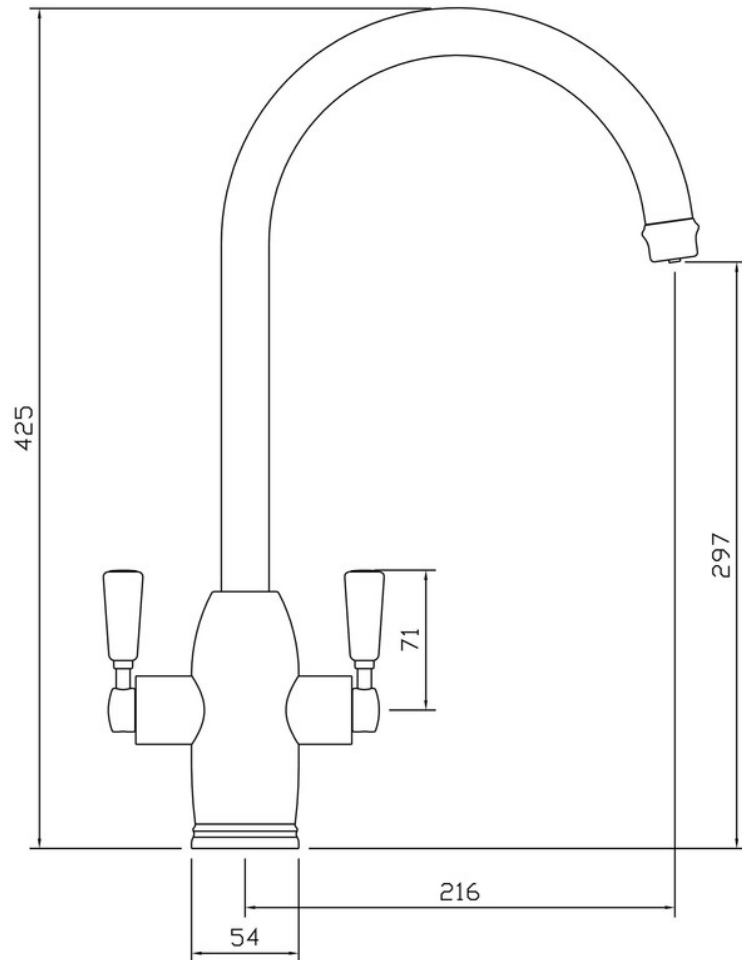

GEO CLASSIC DUAL LEVER TAP CHROME

GEO43CLACM/

Technical Drawing

Date of download: April 17, 2021

AGA Rangemaster continuously seeks improvements in specification, design and production of products and thus, alterations take place periodically. Whilst every effort is made to produce up-to date resources, the information included here is intended as a guide. Always refer to the product's installation instructions when fitting, installation work should be completed a professional tradesman.