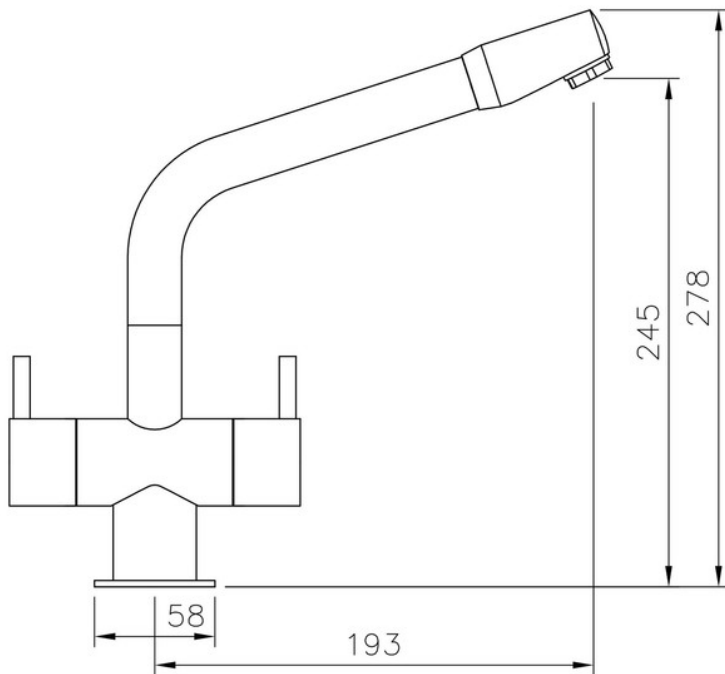

AQUADISC 1 DUAL LEVER TAP CHROME

RANGEmaster
sinks & taps

A compact design featuring stylish pin handles and an angled spout, the Aquadisc 1 kitchen tap also features a ceramic disc cartridge, flow straightener and quarter turn handles ensuring a precise flow is achieved during operation.

- Suitable for all pressure water systems

Overall Height (mm)	278
Spout Reach (mm)	193
Spout Height (mm)	245
Spout Rotation Range	360°
Handle Type	Dual Lever
Colour	Chrome
Bar Pressure Suitability	All Pressure
Min. Bar Pressure	0.30
Max. Bar Pressure	5.50
Mixed Flow Rate at 3 Bar Pressure (l/min)	25.76
Flow Type	Single Flow
Recommended Hot Water Temperature	46°C
Maximum Hot Water Temperature	70°C
Handle Control	Quarter Turn
Centre Distance (mm)	-
Cartridge Type	Ceramic Disc Cartridge
Aerator Type	Flow Straightener
Inlet Pipes	1 2 Stainless Flexible Hoses
Anti-Splash Spout	No
Pull Out Spray	
WRAS Approved	No
Product Code	TAD1CM/
Barcode	5015834018270

AQUADISC 1 DUAL LEVER TAP CHROME

TAD1CM/

Technical Drawing

Date of download: April 02, 2021

AGA Rangemaster continuously seeks improvements in specification, design and production of products and thus, alterations take place periodically. Whilst every effort is made to produce up-to date resources, the information included here is intended as a guide. Always refer to the product's installation instructions when fitting, installation work should be completed a professional tradesman.