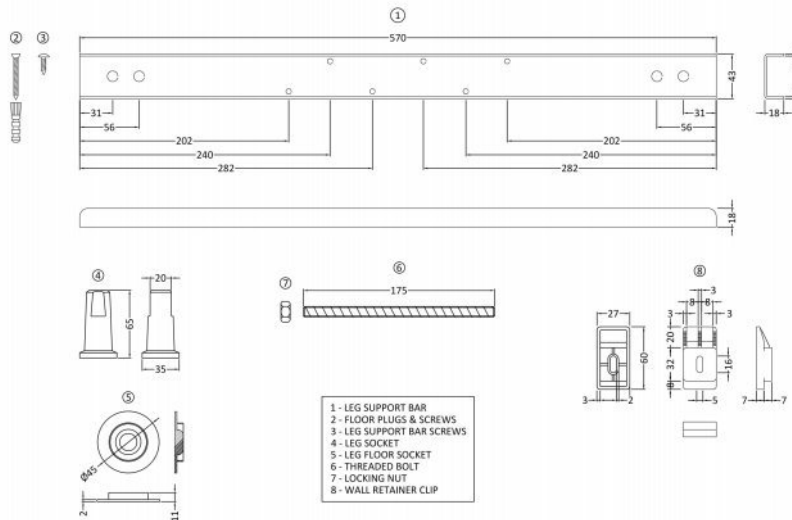

Sales Code: NBH209L

Description: Lh Btw Corner Bath

Packaging Details

Barcode: 5055275894538

Sales Code: NBH209LNL

Description: Lh Btw Corner Bath

Product Dimensions

Length (mm):	725
Width (mm):	1700
Depth (mm):	410
Nett Weight (kg):	24

Outer Box Dimensions (If Applicable)

Length (mm):	
Width (mm):	
Height (mm):	
Gross Weight (kg):	
Barcode:	5055275894538

Product Details

Country of Origin:	Poland
Fitting Instruction:	No
Certification:	FSC: No CE: Yes
Material Colour Reference:	European White
Product Material:	Acrylic
Material Thickness:	4mm
Volume (Ltr):	195L
Displaced Capacity:	120L
Leg Set Included:	Legset Not Included
Waste Included:	Waste Not Included
Drilled/Undrilled:	Undrilled For Taps
Includes Grips:	Not Applicable
Embossed:	No
No of Tapholes:	None
Anti-Slip:	No

Sales Code: NBL001

Description: Leg Set

Product Dimensions

Length (mm):	570
Width (mm):	
Depth (mm):	
Nett Weight (kg):	1.9

Packaging Dimensions

Length (mm):	600
Width (mm):	60
Depth (mm):	60
Gross Weight (kg):	1.9

Sales Code: BSG008

Description: Btw J Corner Bath Panel

Image
Currently
Unavailable

Product Dimensions

Length (mm):	
Width (mm):	
Depth (mm):	
Nett Weight (kg):	5

Packaging Dimensions

Length (mm):	1700
Width (mm):	30
Depth (mm):	400
Gross Weight (kg):	5.5