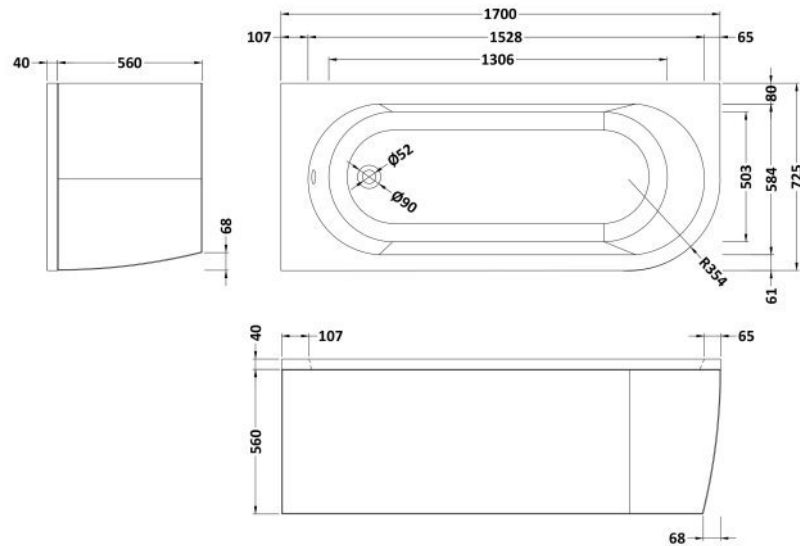

Sales Code: NBH209L

Description: Lh Btw Corner Bath

Packaging Details

Barcode: 5055275894538

Sales Code: NBH209LNL

Description: Lh Btw Corner Bath

Product Dimensions

Length (mm):	725
Width (mm):	1700
Depth (mm):	410
Nett Weight (kg):	24

Packaging Dimensions

Length (mm):	1700
Width (mm):	725
Depth (mm):	400
Gross Weight (kg):	25

Packaging Data

Box Colour:	Brown Cardboard Sleeve
Box Qty:	1
Label Size:	80 x 40
Label Colour:	White Label
Label Qty:	2

Outer Box Dimensions (If Applicable)

Length (mm):	
Width (mm):	
Height (mm):	
Gross Weight (kg):	
Barcode:	5055275894538

Product Details

Country of Origin:	Poland
Fitting Instruction:	No
Certification:	FSC: No CE: Yes
Material Colour Reference:	European White
Product Material:	Acrylic
Material Thickness:	4mm
Volume (Ltr):	195L
Displaced Capacity:	120L
Leg Set Included:	Legset Not Included
Waste Included:	Waste Not Included
Drilled/Undrilled:	Undrilled For Taps
Includes Grips:	Not Applicable
Embossed:	No
No of Tapholes:	None
Anti-Slip:	No

Sales Code: NBL001

Description: Leg Set

Product Dimensions

Length (mm):	570
Width (mm):	
Depth (mm):	
Nett Weight (kg):	1.9

Packaging Dimensions

Length (mm):	600
Width (mm):	60
Depth (mm):	60
Gross Weight (kg):	1.9