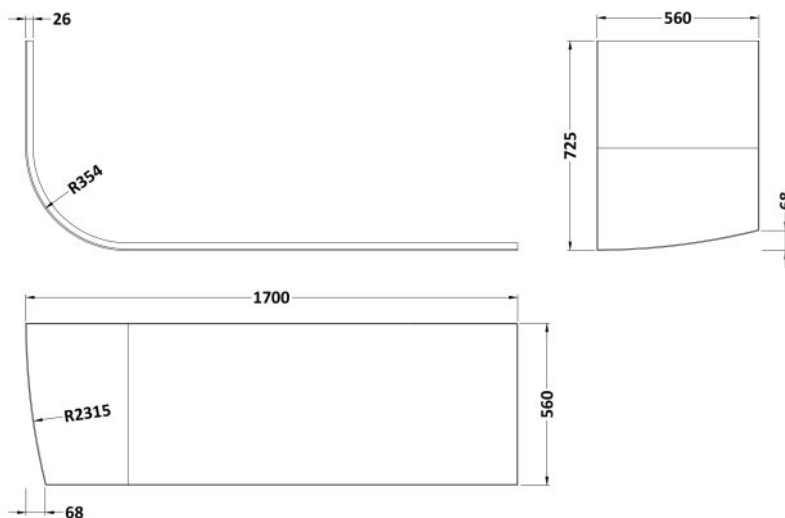

Outer Box Dimensions (If Applicable)

Length (mm):	
Width (mm):	
Height (mm):	
Gross Weight (kg):	
Barcode:	5055275894538

Product Details

Country of Origin:	Poland
Fitting Instruction:	No
Certification:	FSC: No CE: Yes
Material Colour Reference:	European White
Product Material:	Acrylic
Material Thickness:	4mm
Volume (Ltr):	195L
Displaced Capacity:	120L
Leg Set Included:	Legset Not Included
Waste Included:	Waste Not Included
Drilled/Undrilled:	Undrilled For Taps
Includes Grips:	Not Applicable
Embossed:	No
No of Tapholes:	None
Anti-Slip:	No

Sales Code: NBL001

Description: Leg Set

Product Dimensions

Length (mm):	570
Width (mm):	
Depth (mm):	
Nett Weight (kg):	1.9

Packaging Dimensions

Length (mm):	600
Width (mm):	60
Depth (mm):	60
Gross Weight (kg):	1.9

Packaging Data

Box Colour:	Brown Cardboard Box
Box Qty:	1
Label Size:	50 x 38
Label Colour:	White Label
Label Qty:	1

Outer Box Dimensions (If Applicable)

Length (mm):	
Width (mm):	
Height (mm):	
Gross Weight (kg):	
Barcode:	5055275833612

Sales Code: BSG008

Description: Btw J Corner Bath Panel

Image
Currently
Unavailable

Product Dimensions

Length (mm):	
Width (mm):	
Depth (mm):	
Nett Weight (kg):	5

Packaging Dimensions

Length (mm):	1700
Width (mm):	30
Depth (mm):	400
Gross Weight (kg):	5.5