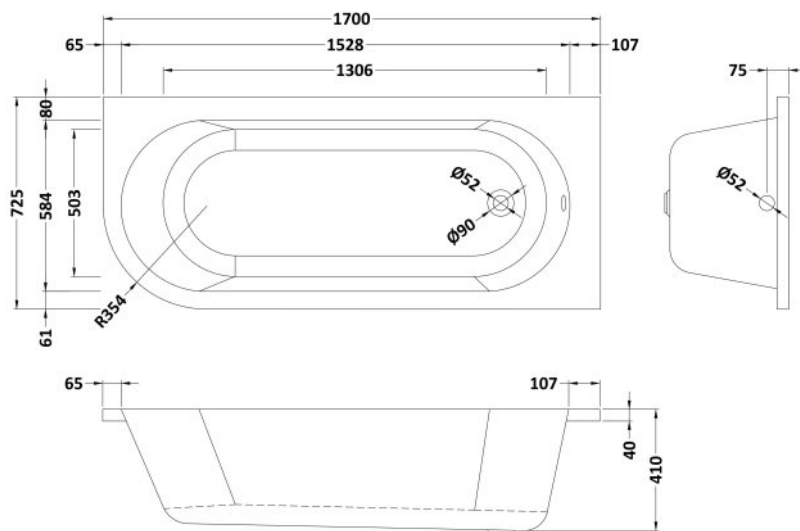

Sales Code: NBH209L

Description: Lh Btw Corner Bath

Packaging Details

Barcode: 5055275894538

Sales Code: NBH209LNL

Description: Lh Btw Corner Bath

Product Dimensions

Length (mm):	725
Width (mm):	1700
Depth (mm):	410
Nett Weight (kg):	24

Packaging Dimensions

Length (mm):	1700
Width (mm):	725
Depth (mm):	400
Gross Weight (kg):	25

Packaging Data

Box Colour:	Brown Cardboard Sleeve
Box Qty:	1
Label Size:	80 x 40
Label Colour:	White Label
Label Qty:	2

Outer Box Dimensions (If Applicable)

Length (mm):	
Width (mm):	
Height (mm):	
Gross Weight (kg):	
Barcode:	5055275894538

Product Details

Country of Origin:	Poland
Fitting Instruction:	No
Certification:	FSC: No CE: Yes
Material Colour Reference:	European White
Product Material:	Acrylic
Material Thickness:	4mm
Volume (Ltr):	195L
Displaced Capacity:	120L
Leg Set Included:	Legset Not Included
Waste Included:	Waste Not Included
Drilled/Undrilled:	Undrilled For Taps
Includes Grips:	Not Applicable
Embossed:	No
No of Tapholes:	None
Anti-Slip:	No

Sales Code: NBL001

Description: Leg Set

Product Dimensions

Length (mm):	570
Width (mm):	
Depth (mm):	
Nett Weight (kg):	1.9

Packaging Dimensions

Length (mm):	600
Width (mm):	60
Depth (mm):	60
Gross Weight (kg):	1.9