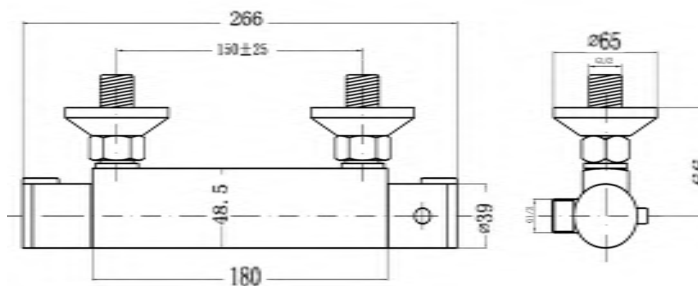

Sales Code: VBS001

Description: Thermo Bar Valve Bottom Outlet ABS

Product Dimensions

Length (mm):	
Width (mm):	266
Height (mm):	65
Depth (mm):	66
Nett Weight (kg):	0.73

Packaging Dimensions

Length (mm):	275
Width (mm):	75
Height (mm):	
Gross Weight (kg):	0.73

Packaging Data

Box Colour:	White Cardboard Box
Box Qty:	1
Label Size:	100 x 50
Label Colour:	White Label
Label Qty:	2

Outer Box Dimensions (If Applicable)

Length (mm):	
Width (mm):	405
Height (mm):	295
Depth (mm):	175
Gross Weight (kg):	7
Barcode:	5055369020058

Product Details

Country of Origin:	China
Fitting Instruction:	Yes
Product Material:	Brass/ABS
Mount Type:	Surface, Wall
Outlet Elbow Supplied:	No
Easy Clean:	Not Applicable
Head Included:	No
Handset Included:	No
Body Jets Included:	No
No of Body Jets:	Not Applicable
Operating Pressure (bar):	0.5
Valve/Cartridge Type:	1/4 Turn Ceramic Disc
Flow Rates (L/min):	0.1 bar: 1.5 0.5 bar: 5 1 bar: 8 2 bar: 11 3 bar: 14
TMV2 Approved:	No Approval No: N/A
TMV3 Approved:	No Approval No: N/A
WRAS Approved:	No Approval No: N/A
Head Function:	Not Applicable
Handset Function:	Not Applicable
Body Jet Info:	Not Applicable
Pipe Size:	15 mm (1/2" Bsp)
Pipe Centres:	150 mm
Colour/Finish:	Chrome
Hose Included:	No
No. of Outlets:	1