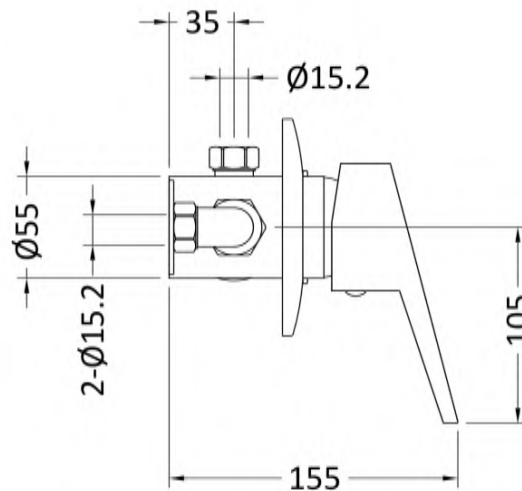

Sales Code: A3200

Description: Ocean Manual Concealed Or Exposed Valve

Product Dimensions

Length (mm):	
Width (mm):	150
Height (mm):	117
Depth (mm):	155
Nett Weight (kg):	1.72

Packaging Dimensions

Length (mm):	205
Width (mm):	120
Height (mm):	
Gross Weight (kg):	1.72

Packaging Data

Box Colour:	White Cardboard Box
Box Qty:	1
Label Size:	100 x 50
Label Colour:	White Label
Label Qty:	2

Outer Box Dimensions (If Applicable)

Length (mm):	
Width (mm):	215
Height (mm):	285
Depth (mm):	500
Gross Weight (kg):	14
Barcode:	5055146103196

Product Details

Country of Origin:	China
Fitting Instruction:	Yes
Product Material:	Brass
Mount Type:	Wall, Surface
Outlet Elbow Supplied:	No
Easy Clean:	Not Applicable
Head Included:	No
Handset Included:	No
Body Jets Included:	No
No of Body Jets:	Not Applicable
Operating Pressure (bar):	0.2
Valve/Cartridge Type:	Single Lever Cartridge
Flow Rates (L/min):	0.1 bar: 5 0.5 bar: 10 1 bar: 14 2 bar: 20 3 bar: 26
TMV2 Approved:	No Approval No: N/A
TMV3 Approved:	No Approval No: N/A
WRAS Approved:	No Approval No: N/A
Head Function:	Not Applicable
Handset Function:	Not Applicable
Body Jet Info:	Not Applicable
Pipe Size:	15 mm (1/2" Bsp)
Pipe Centres:	150 mm
Colour/Finish:	Chrome
Hose Included:	Not Applicable
No. of Outlets:	1