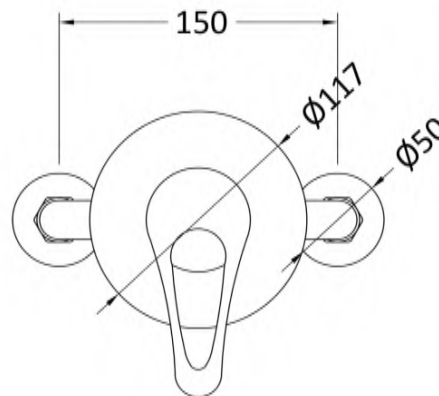

Sales Code: A3200

Description: Ocean Manual Concealed Or Exposed Valve

Product Dimensions

Length (mm):	
Width (mm):	150
Height (mm):	117
Depth (mm):	155
Nett Weight (kg):	1.72

Packaging Dimensions

Length (mm):	205
Width (mm):	120
Height (mm):	
Gross Weight (kg):	1.72

Packaging Data

Box Colour:	White Cardboard Box
Box Qty:	1
Label Size:	100 x 50
Label Colour:	White Label
Label Qty:	2

Outer Box Dimensions (If Applicable)

Length (mm):	
Width (mm):	215
Height (mm):	285
Depth (mm):	500
Gross Weight (kg):	14
Barcode:	5055146103196

Product Details

Country of Origin:	China
Fitting Instruction:	Yes
Product Material:	Brass
Mount Type:	Wall, Surface
Outlet Elbow Supplied:	No
Easy Clean:	Not Applicable
Head Included:	No
Handset Included:	No
Body Jets Included:	No
No of Body Jets:	Not Applicable
Operating Pressure (bar):	0.2
Valve/Cartridge Type:	Single Lever Cartridge
Flow Rates (L/min):	0.1 bar: 5 0.5 bar: 10 1 bar: 14 2 bar: 20 3 bar: 26
TMV2 Approved:	No Approval No: N/A
TMV3 Approved:	No Approval No: N/A
WRAS Approved:	No Approval No: N/A
Head Function:	Not Applicable
Handset Function:	Not Applicable
Body Jet Info:	Not Applicable
Pipe Size:	15 mm (1/2" Bsp)
Pipe Centres:	150 mm
Colour/Finish:	Chrome
Hose Included:	Not Applicable
No. of Outlets:	1