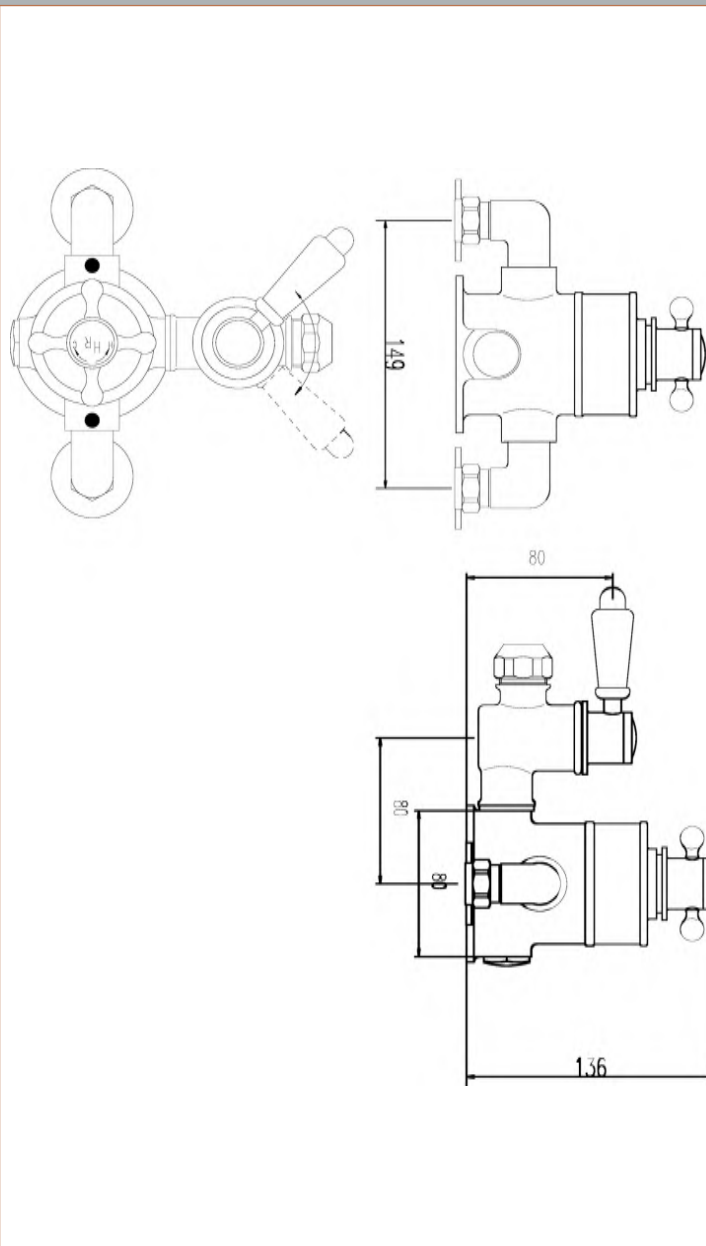

Sales Code: A3099E

Description: Traditional Twin Exposed Thermo Valve

Product Dimensions

Length (mm):	
Width (mm):	149
Height (mm):	160
Depth (mm):	136
Nett Weight (kg):	3.17

Packaging Dimensions

Length (mm):	245
Width (mm):	215
Height (mm):	
Gross Weight (kg):	3.17

Packaging Data

Box Colour:	White Cardboard Box
Box Qty:	1
Label Size:	100 x 50
Label Colour:	White Label
Label Qty:	2

Outer Box Dimensions (If Applicable)

Length (mm):	
Width (mm):	455
Height (mm):	370
Depth (mm):	500
Gross Weight (kg):	25
Barcode:	5055146181552

Product Details

Country of Origin:	United Kingdom
Fitting Instruction:	Yes
Product Material:	Brass
Mount Type:	Wall, Surface
Outlet Elbow Supplied:	No
Easy Clean:	Not Applicable
Head Included:	No
Handset Included:	No
Body Jets Included:	No
No of Body Jets:	Not Applicable
Operating Pressure (bar):	0.1
Valve/Cartridge Type:	1/4 Turn Ceramic Disc
Flow Rates (L/min):	0.1 bar: 4.5 0.5 bar: 13 1 bar: 18.5 2 bar: 26 3 bar: 33
TMV2 Approved:	No Approval No: N/A
TMV3 Approved:	No Approval No: N/A
WRAS Approved:	No Approval No: N/A
Head Function:	Not Applicable
Handset Function:	Not Applicable
Body Jet Info:	Not Applicable
Pipe Size:	15 mm (1/2" Bsp)
Pipe Centres:	150 mm
Colour/Finish:	Chrome
Hose Included:	Not Applicable
No. of Outlets:	1