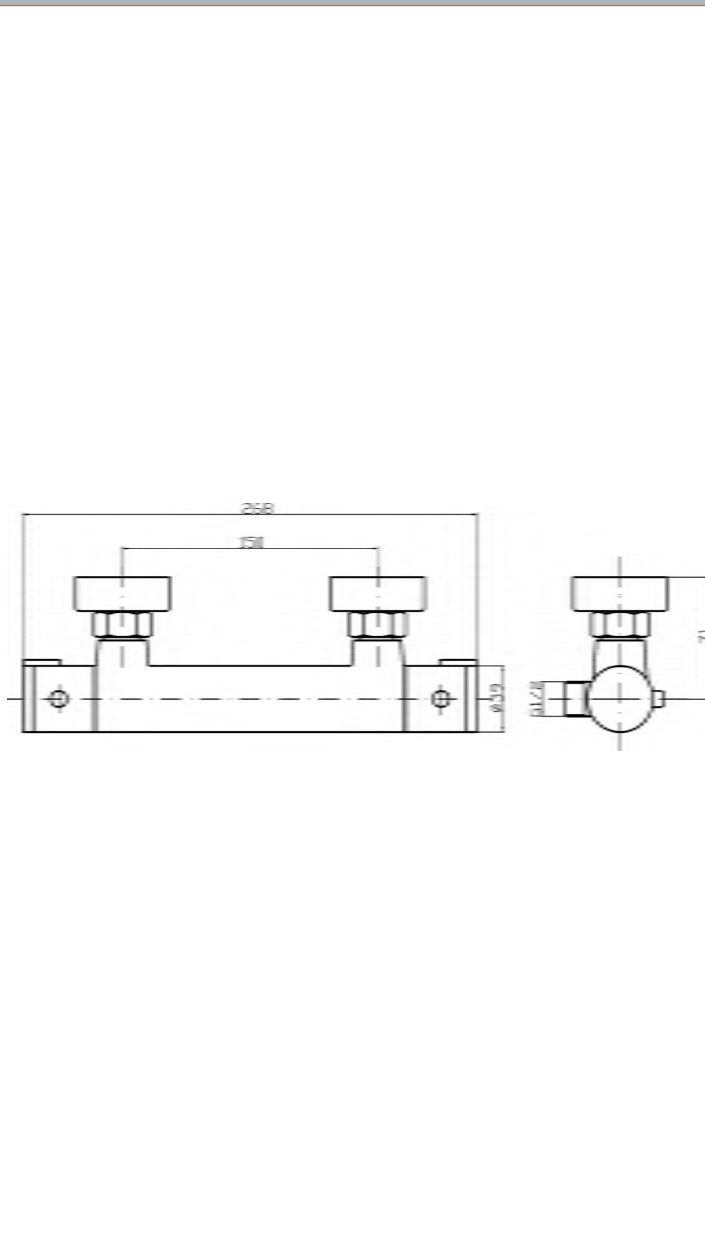

Sales Code: VBS009

Description: Minimalist Bar Valve Bottom Outlet

Product Dimensions	
Length (mm):	
Width (mm):	268
Height (mm):	39
Depth (mm):	71
Nett Weight (kg):	1.49
Packaging Dimensions	
Length (mm):	80
Width (mm):	280
Height (mm):	
Gross Weight (kg):	1.49
Packaging Data	
Box Colour:	White Cardboard Box
Box Qty:	1
Label Size:	100 x 50
Label Colour:	White Label
Label Qty:	2
Outer Box Dimensions (If Applicable)	
Length (mm):	
Width (mm):	415
Height (mm):	305
Depth (mm):	175
Gross Weight (kg):	15
Barcode:	5055369021000
Product Details	
Country of Origin:	China
Fitting Instruction:	Yes
Product Material:	Brass/ABS
Mount Type:	Wall, Surface
Outlet Elbow Supplied:	No
Easy Clean:	Not Applicable
Head Included:	No
Handset Included:	No
Body Jets Included:	No
No of Body Jets:	Not Applicable
Operating Pressure (bar):	0.2
Valve/Cartridge Type:	1/4 Turn Ceramic Disc
Flow Rates (L/min):	0.1 bar: 4 0.5 bar: 10 1 bar: 17 2 bar: 21 3 bar: 26
TMV2 Approved:	No Approval No: N/A
TMV3 Approved:	No Approval No: N/A
WRAS Approved:	No Approval No: N/A
Head Function:	Not Applicable
Handset Function:	Not Applicable
Body Jet Info:	Not Applicable
Pipe Size:	15 mm (1/2" Bsp)
Pipe Centres:	150 mm
Colour/Finish:	Chrome
Hose Included:	No
No. of Outlets:	1