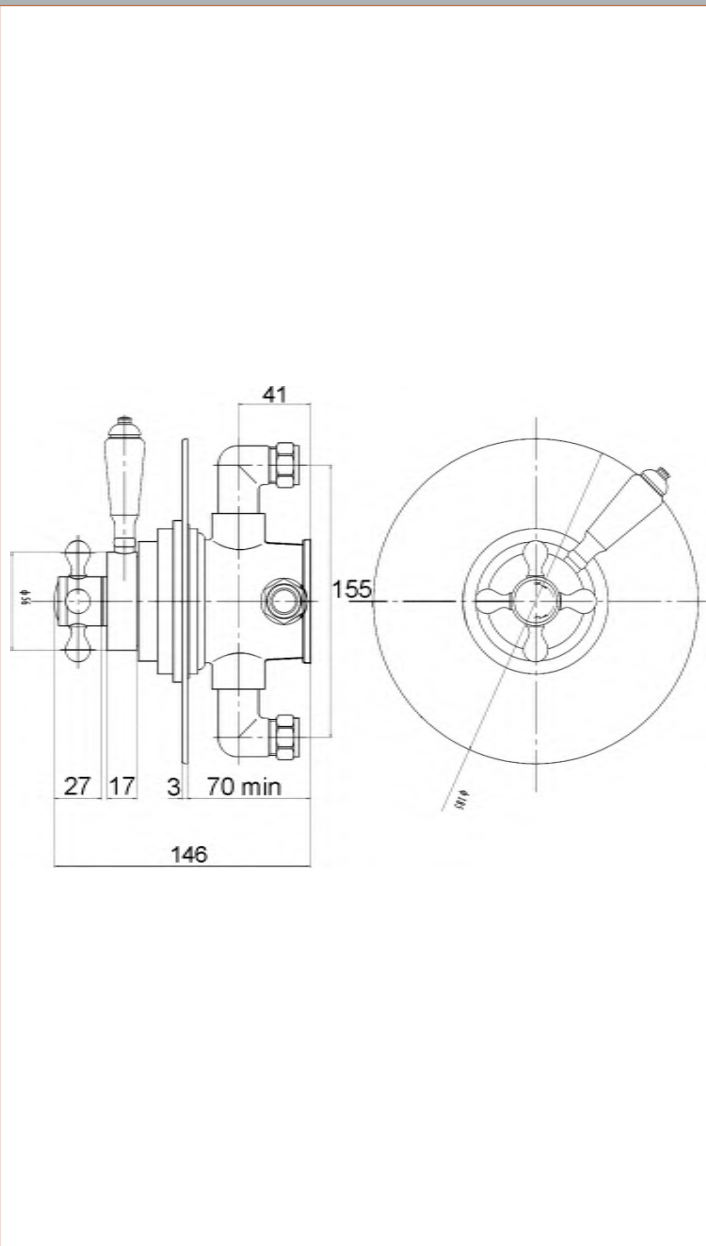

Sales Code: A3092C

Description: Traditional Dual Conc Thermo Valve

Product Dimensions

Length (mm):	
Width (mm):	185
Height (mm):	196
Depth (mm):	146
Nett Weight (kg):	3.28

Packaging Dimensions

Length (mm):	240
Width (mm):	240
Height (mm):	
Gross Weight (kg):	3.28

Packaging Data

Box Colour:	White Cardboard Box
Box Qty:	1
Label Size:	100 x 50
Label Colour:	White Label
Label Qty:	1

Outer Box Dimensions (If Applicable)

Length (mm):	
Width (mm):	500
Height (mm):	410
Depth (mm):	265
Gross Weight (kg):	
Barcode:	5055275832936

Product Details

Country of Origin:	United Kingdom
Fitting Instruction:	Yes
Product Material:	Brass
Mount Type:	Wall
Outlet Elbow Supplied:	Not Applicable
Easy Clean:	Not Applicable
Head Included:	No
Handset Included:	No
Body Jets Included:	Not Applicable
No of Body Jets:	Not Applicable
Operating Pressure (bar):	0.1
Valve/Cartridge Type:	1/4 Turn Ceramic Disc
Flow Rates (L/min):	0.1 bar: 5.5 0.5 bar: 14.5 1 bar: 22 2 bar: 30 3 bar: 35
TMV2 Approved:	No Approval No: N/A
TMV3 Approved:	No Approval No: N/A
WRAS Approved:	No Approval No: N/A
Head Function:	Not Applicable
Handset Function:	Not Applicable
Body Jet Info:	Not Applicable
Pipe Size:	15 mm (1/2" Bsp)
Pipe Centres:	155mm
Colour/Finish:	Chrome
Hose Included:	Not Applicable
No. of Outlets:	1