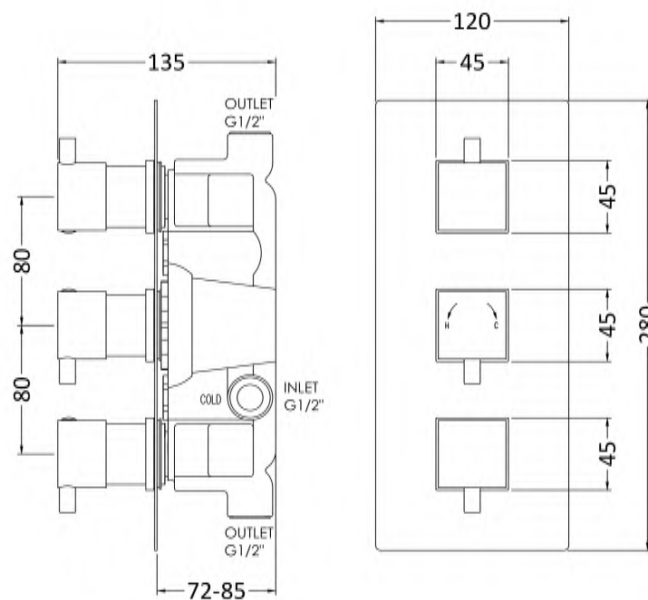

Sales Code: JTY303

Description: Triple Conc Thermostatic Shower Valve

Product Dimensions

Length (mm):	
Width (mm):	120
Height (mm):	280
Depth (mm):	136
Nett Weight (kg):	3.58

Packaging Dimensions

Length (mm):	140
Width (mm):	296
Height (mm):	
Gross Weight (kg):	3.58

Packaging Data

Box Colour:	White Cardboard Box
Box Qty:	1
Label Size:	100 x 50
Label Colour:	White Label
Label Qty:	2

Outer Box Dimensions (If Applicable)

Length (mm):	
Width (mm):	520
Height (mm):	375
Depth (mm):	345
Gross Weight (kg):	21
Barcode:	5055146188964

Product Details

Country of Origin:	United Kingdom
Fitting Instruction:	Yes
Product Material:	Brass/ABS
Mount Type:	Wall, Recessed
Outlet Elbow Supplied:	No
Easy Clean:	Not Applicable
Head Included:	No
Handset Included:	No
Body Jets Included:	Not Applicable
No of Body Jets:	Not Applicable
Operating Pressure (bar):	0.1
Valve/Cartridge Type:	1/4 Turn Ceramic Disc
Flow Rates (L/min):	0.1 bar: 5.5 0.5 bar: 14 1 bar: 20 2 bar: 29 3 bar: 44
TMV2 Approved: Yes	Approval No: Bc 1875 00817
TMV3 Approved: Yes	Approval No: Nsf 1938 1217
WRAS Approved: Yes	Approval No: 1703023
Head Function:	Not Applicable
Handset Function:	Not Applicable
Body Jet Info:	Not Applicable
Pipe Size:	15 mm (1/2" Bsp)
Pipe Centres:	N/A
Colour/Finish:	Chrome
Hose Included:	Not Applicable
No. of Outlets:	2