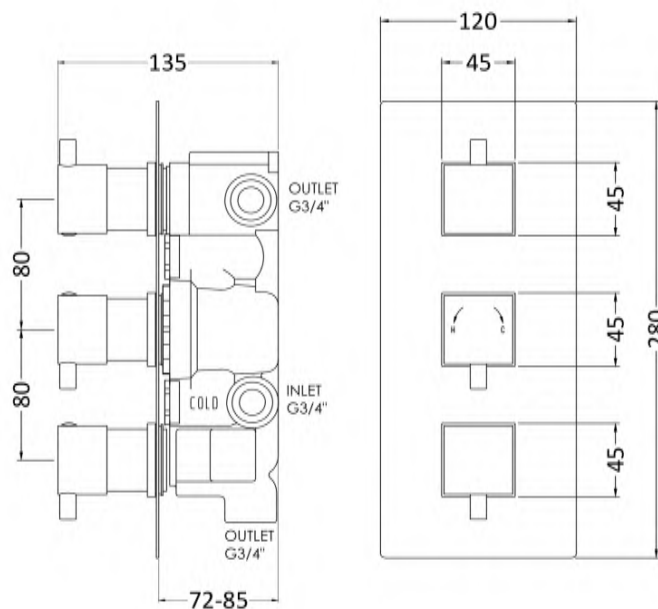

Sales Code: JTY311

Description: Triple Conc Thermo Valve W/ Diverter

**Product Dimensions**

Length (mm):	
Width (mm):	120
Height (mm):	280
Depth (mm):	136
Nett Weight (kg):	3.92

**Packaging Dimensions**

Length (mm):	350
Width (mm):	255
Height (mm):	
Gross Weight (kg):	3.92

**Packaging Data**

Box Colour:	White Cardboard Box
Box Qty:	1
Label Size:	100 x 50
Label Colour:	White Label
Label Qty:	2

**Outer Box Dimensions (If Applicable)**

Length (mm):	
Width (mm):	530
Height (mm):	425
Depth (mm):	345
Gross Weight (kg):	23
Barcode:	5055146196259

**Product Details**

Country of Origin:	United Kingdom
Fitting Instruction:	Yes
Product Material:	Brass/ABS
Mount Type:	Wall, Recessed
Outlet Elbow Supplied:	No
Easy Clean:	Not Applicable
Head Included:	No
Handset Included:	No
Body Jets Included:	No
No of Body Jets:	Not Applicable
Operating Pressure (bar):	0.5
Valve/Cartridge Type:	1/4 Turn Ceramic Disc
Flow Rates (L/min):	0.1 bar: N/A    0.5 bar: 13    1 bar: 17    2 bar: 24    3 bar: 27
TMV2 Approved:	No    Approval No: N/A
TMV3 Approved:	No    Approval No: N/A
WRAS Approved:	No    Approval No: N/A
Head Function:	Not Applicable
Handset Function:	Not Applicable
Body Jet Info:	Not Applicable
Pipe Size:	3/4"
Pipe Centres:	N/A
Colour/Finish:	Chrome
Hose Included:	Not Applicable
No. of Outlets:	3