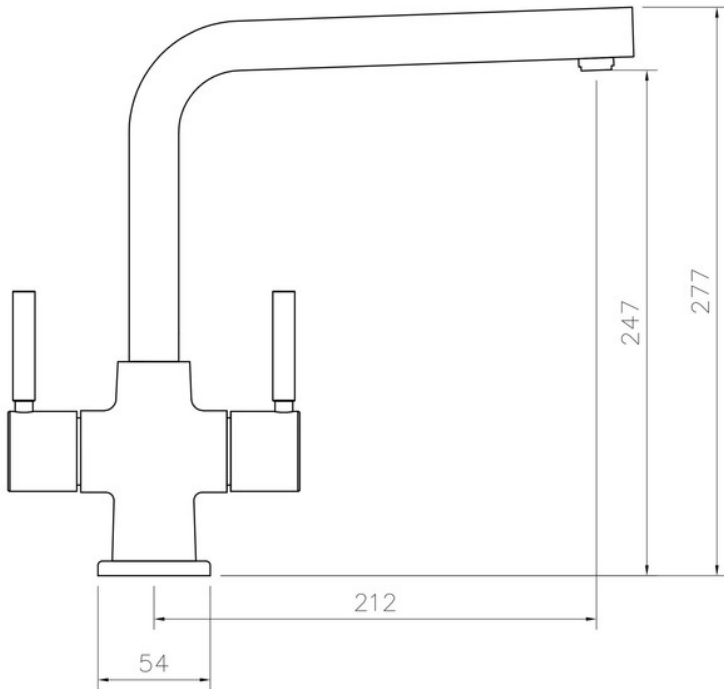

AQUADISC 5 DUAL LEVER TAP CHROME

Modernly designed featuring straight lines and slim pin handles, the Aquadisc 5 kitchen tap features an anti-splash spout which is ideal for day-to-day kitchen prep.

- Suitable for all pressure water systems
- Featuring an anti-splash spout with honeycomb aerator design which mixes air with water to emit a water flow with no splash

RANGEmaster
sinks & taps

Overall Height (mm)	277
Spout Reach (mm)	212
Spout Height (mm)	247
Spout Rotation Range	360°
Handle Type	Dual Lever
Colour	Chrome
Bar Pressure Suitability	All Pressure
Min. Bar Pressure	0.30
Max. Bar Pressure	5.50
Mixed Flow Rate at 3 Bar Pressure (l/min)	23.90
Flow Type	Single Flow
Recommended Hot Water Temperature	46°C
Maximum Hot Water Temperature	70°C
Handle Control	Quarter Turn
Centre Distance (mm)	-
Cartridge Type	Ceramic Disc Cartridge
Aerator Type	Honeycomb Aerator
Inlet Pipes	1 2 Stainless Flexible Hoses
Anti-Splash Spout	Yes
Pull Out Spray	
WRAS Approved	No
Product Code	TAD5CM/
Barcode	5015834047874

AQUADISC 5 DUAL LEVER TAP CHROME

TAD5CM/

Technical Drawing

Date of download: April 03, 2021

AGA Rangemaster continuously seeks improvements in specification, design and production of products and thus, alterations take place periodically. Whilst every effort is made to produce up-to date resources, the information included here is intended as a guide. Always refer to the product's installation instructions when fitting, installation work should be completed a professional tradesman.