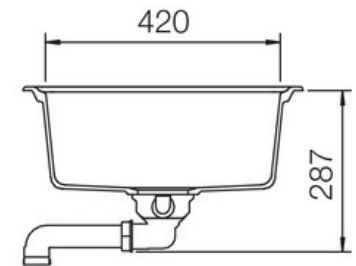

ELEMENTS IGNEOUS/GRANITE INSET SINK

ELE1051AS/

Technical Drawing

Date of download: May 18, 2021

AGA Rangemaster continuously seeks improvements in specification, design and production of products and thus, alterations take place periodically. Whilst every effort is made to produce up to date resources, the information included here is intended as a guide. Always refer to the installation instructions when fitting, installation work should be completed by a professional tradesman.