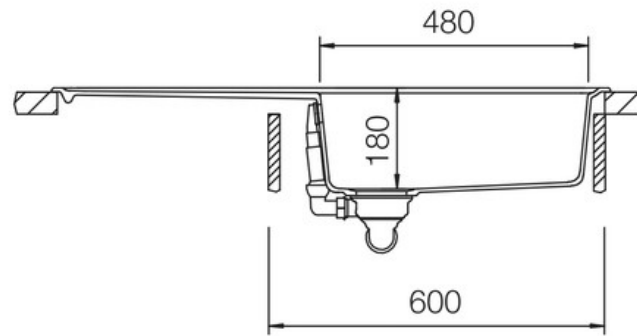

ELEMENTS IGNEOUS/GRANITE INSET SINK ELE1051AS/

RANGEmaster
sinks & taps

Size: 1000 x 500 mm

Elements combines style with functionality; its recessed drainer ensures water spillage is kept to a minimum, while its large square look bowls add contemporary design to your kitchen style.

- Igneous granite
- Reversible drainer
- Waste kit included
- 25 year warranty

Material	Igneous/Granite
Material Gauge	-
Material Finish Bowl	-
Material Finish Drainer	-
Drainer Position	Reversible
Overall Length (mm)	1000
Overall Width (mm)	500
Main Bowl Length (mm)	480
Main Bowl Width (mm)	420
Main Bowl Depth (mm)	180
Second Bowl Length (mm)	-
Second Bowl Width (mm)	-
Second Bowl Depth (mm)	-
Tap hole Size (mm)	-
Waste Size (mm)	1 x 89
Waste Kit:	Included with sink (1 x 89mm BSW & overflow kit)
Min. Base Unit (mm)	600
Cutout Size Length (mm)	980
Cutout Size Width (mm)	480
Warranty Sinks (years)	25
Product Code	ELE1051AS/
Barcode	5015834051161

ELEMENTS IGNEOUS/GRANITE INSET SINK

ELE1051AS/

Technical Drawing

Date of download: May 18, 2021

AGA Rangemaster continuously seeks improvements in specification, design and production of products and thus, alterations take place periodically. Whilst every effort is made to produce up to date resources, the information included here is intended as a guide. Always refer to the installation instructions when fitting, installation work should be completed by a professional tradesman.