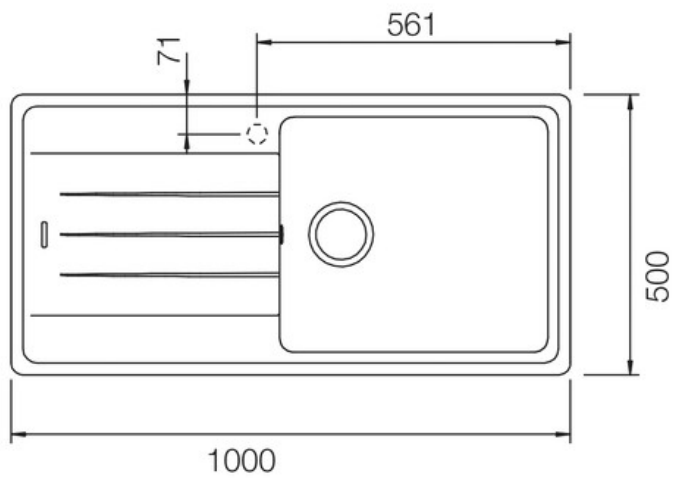

ELEMENTS IGNEOUS/GRANITE INSET SINK ELE1051AS/

RANGEmaster
sinks & taps

Size: 1000 x 500 mm

Elements combines style with functionality; its recessed drainer ensures water spillage is kept to a minimum, while its large square look bowls add contemporary design to your kitchen style.

- Igneous granite
- Reversible drainer
- Waste kit included
- 25 year warranty

Material	Igneous/Granite
Material Gauge	-
Material Finish Bowl	-
Material Finish Drainer	-
Drainer Position	Reversible
Overall Length (mm)	1000
Overall Width (mm)	500
Main Bowl Length (mm)	480
Main Bowl Width (mm)	420
Main Bowl Depth (mm)	180
Second Bowl Length (mm)	-
Second Bowl Width (mm)	-
Second Bowl Depth (mm)	-
Tap hole Size (mm)	-
Waste Size (mm)	1 x 89
Waste Kit:	Included with sink (1 x 89mm BSW & overflow kit)
Min. Base Unit (mm)	600
Cutout Size Length (mm)	980
Cutout Size Width (mm)	480
Warranty Sinks (years)	25
Product Code	ELE1051AS/
Barcode	5015834051161

ELEMENTS IGNEOUS/GRANITE INSET SINK

ELE1051AS/

Technical Drawing

Date of download: May 18, 2021

AGA Rangemaster continuously seeks improvements in specification, design and production of products and thus, alterations take place periodically. Whilst every effort is made to produce up to date resources, the information included here is intended as a guide. Always refer to the installation instructions when fitting, installation work should be completed by a professional tradesman.