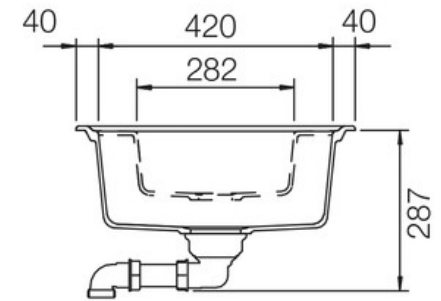

ELEMENTS IGNEOUS/GRANITE INSET SINK ELE1052AS/

RANGEmaster
sinks & taps

Size: 1000 x 500 mm

Elements combines style with functionality; its recessed drainer ensures water spillage is kept to a minimum, while its large square look bowls add contemporary design to your kitchen style.

- Igneous granite
- Reversible drainer
- Waste kit included
- 25 year warranty

Please note a waste adaptor (code 629139) is required when installing this sink with a waste disposal unit.

Material	Igneous/Granite
Material Gauge	-
Material Finish Bowl	-
Material Finish Drainer	-
Drainer Position	Reversible
Overall Length (mm)	1000
Overall Width (mm)	500
Main Bowl Length (mm)	380
Main Bowl Width (mm)	420
Main Bowl Depth (mm)	180
Second Bowl Length (mm)	125
Second Bowl Width (mm)	282
Second Bowl Depth (mm)	120
Tap hole Size (mm)	-
Waste Size (mm)	1 x 90, 1 x 60
Waste Kit:	Included with sink (1 x 90mm & 1 x 60mm BSW and overflow kit)
Min. Base Unit (mm)	600
Cutout Size Length (mm)	980
Cutout Size Width (mm)	480
Warranty Sinks (years)	25
Product Code	ELE1052AS/
Barcode	5015834051208

ELEMENTS IGNEOUS/GRANITE INSET SINK

ELE1052AS/

Technical Drawing

Date of download: May 18, 2021

AGA Rangemaster continuously seeks improvements in specification, design and production of products and thus, alterations take place periodically. Whilst every effort is made to produce up to date resources, the information included here is intended as a guide. Always refer to the installation instructions when fitting, installation work should be completed by a professional tradesman.