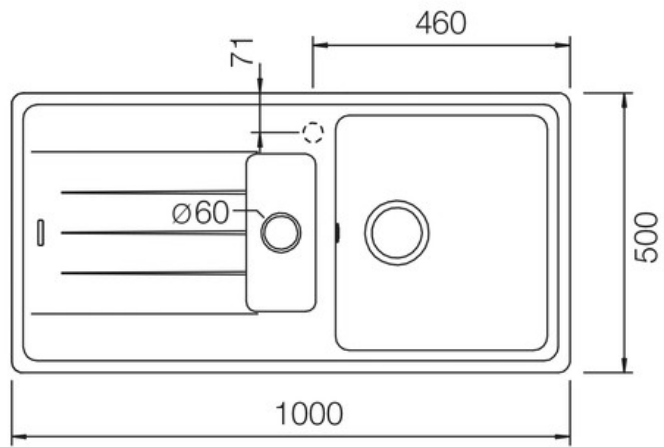

ELEMENTS IGNEOUS/GRANITE INSET SINK ELE1052AS/

RANGEmaster
sinks & taps

Size: 1000 x 500 mm

Elements combines style with functionality; its recessed drainer ensures water spillage is kept to a minimum, while its large square look bowls add contemporary design to your kitchen style.

- Igneous granite
- Reversible drainer
- Waste kit included
- 25 year warranty

Please note a waste adaptor (code 629139) is required when installing this sink with a waste disposal unit.

Material	Igneous/Granite
Material Gauge	-
Material Finish Bowl	-
Material Finish Drainer	-
Drainer Position	Reversible
Overall Length (mm)	1000
Overall Width (mm)	500
Main Bowl Length (mm)	380
Main Bowl Width (mm)	420
Main Bowl Depth (mm)	180
Second Bowl Length (mm)	125
Second Bowl Width (mm)	282
Second Bowl Depth (mm)	120
Tap hole Size (mm)	-
Waste Size (mm)	1 x 90, 1 x 60
Waste Kit:	Included with sink (1 x 90mm & 1 x 60mm BSW and overflow kit)
Min. Base Unit (mm)	600
Cutout Size Length (mm)	980
Cutout Size Width (mm)	480
Warranty Sinks (years)	25
Product Code	ELE1052AS/
Barcode	5015834051208

ELEMENTS IGNEOUS/GRANITE INSET SINK

ELE1052AS/

Technical Drawing

Date of download: May 18, 2021

AGA Rangemaster continuously seeks improvements in specification, design and production of products and thus, alterations take place periodically. Whilst every effort is made to produce up to date resources, the information included here is intended as a guide. Always refer to the installation instructions when fitting, installation work should be completed by a professional tradesman.