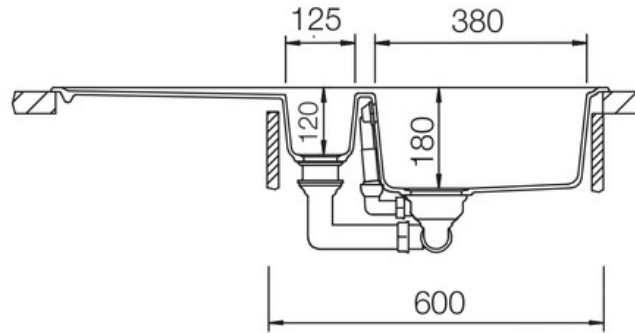

ELEMENTS IGNEOUS/GRANITE INSET SINK ELE1052AS/

RANGEmaster
sinks & taps

Size: 1000 x 500 mm

Elements combines style with functionality; its recessed drainer ensures water spillage is kept to a minimum, while its large square look bowls add contemporary design to your kitchen style.

- Igneous granite
- Reversible drainer
- Waste kit included
- 25 year warranty

Please note a waste adaptor (code 629139) is required when installing this sink with a waste disposal unit.

Material	Igneous/Granite
Material Gauge	-
Material Finish Bowl	-
Material Finish Drainer	-
Drainer Position	Reversible
Overall Length (mm)	1000
Overall Width (mm)	500
Main Bowl Length (mm)	380
Main Bowl Width (mm)	420
Main Bowl Depth (mm)	180
Second Bowl Length (mm)	125
Second Bowl Width (mm)	282
Second Bowl Depth (mm)	120
Tap hole Size (mm)	-
Waste Size (mm)	1 x 90, 1 x 60
Waste Kit:	Included with sink (1 x 90mm & 1 x 60mm BSW and overflow kit)
Min. Base Unit (mm)	600
Cutout Size Length (mm)	980
Cutout Size Width (mm)	480
Warranty Sinks (years)	25
Product Code	ELE1052AS/
Barcode	5015834051208

ELEMENTS IGNEOUS/GRANITE INSET SINK

ELE1052AS/

Technical Drawing

Date of download: May 18, 2021

AGA Rangemaster continuously seeks improvements in specification, design and production of products and thus, alterations take place periodically. Whilst every effort is made to produce up to date resources, the information included here is intended as a guide. Always refer to the installation instructions when fitting, installation work should be completed by a professional tradesman.