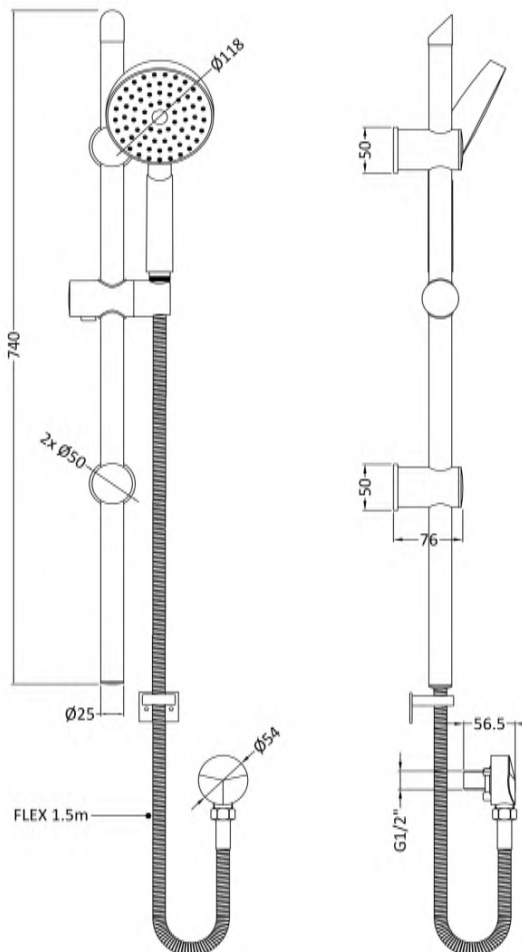

### Product Dimensions

Length (mm):	
Width (mm):	96
Height (mm):	740
Depth (mm):	76
Nett Weight (kg):	1.19

### Packaging Dimensions

Length (mm):	790
Width (mm):	160
Height (mm):	
Gross Weight (kg):	1.19

### Outer Box Dimensions (If Applicable)

Length (mm):	
Width (mm):	430
Height (mm):	340
Depth (mm):	800
Gross Weight (kg):	18
Barcode:	5055146163961

### Product Details

Country of Origin:	China
Fitting Instruction:	Yes
Product Material:	Brass/ABS
Mount Type:	Surface, Wall
Outlet Elbow Supplied:	Yes
Easy Clean:	Yes
Head Included:	No
Handset Included:	Yes
Body Jets Included:	No
No of Body Jets:	Not Applicable
Operating Pressure (bar):	0.5
Valve/Cartridge Type:	Not Applicable
Flow Rates (L/min):	0.1 bar: N/A 0.5 bar: N/A 1 bar: N/A 2 bar: N/A 3 bar: N/A
TMV2 Approved:	No Approval No: N/A
TMV3 Approved:	No Approval No: N/A
WRAS Approved:	No Approval No: N/A
Head Function:	Not Applicable
Handset Function:	Single Setting
Body Jet Info:	Not Applicable
Pipe Size:	15 mm (1/2" Bsp)
Pipe Centres:	N/A
Colour/Finish:	Chrome
Hose Included:	Yes
No. of Outlets:	1