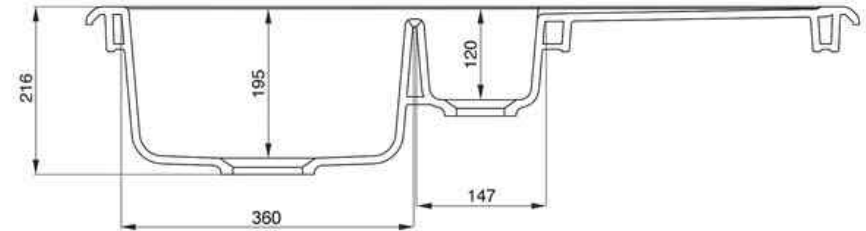

RUSTIC FIRE/CLAY CERAMIC INSET SINK CRT10202WH/

RANGEmaster
sinks & taps

Size: 1000 x 500 mm

Offering a modern, farmhouse feel, Rustic kitchen sinks are designed to cater the needs of an enthusiastic chef.

- Reversible drainer
- Waste kit included
- 10 year warranty

Material	Fire/clay Ceramic
Material Gauge	-
Material Finish Bowl	-
Material Finish Drainer	-
Drainer Position	Reversible
Overall Length (mm)	1000
Overall Width (mm)	500
Main Bowl Length (mm)	360
Main Bowl Width (mm)	390
Main Bowl Depth (mm)	195
Second Bowl Length (mm)	147
Second Bowl Width (mm)	260
Second Bowl Depth (mm)	120
Tap hole Size (mm)	-
Waste Size (mm)	1 x 90, 1 x 60
Waste Kit:	Included with sink (1 x 90mm & 1 x 60mm BSW and overflow kit)
Min. Base Unit (mm)	600
Cutout Size Length (mm)	980
Cutout Size Width (mm)	480
Warranty Sinks (years)	10
Product Code	CRT10202WH/
Barcode	5015834049267

RUSTIC FIRE/CLAY CERAMIC INSET SINK

CRT10202WH/

Technical Drawing

NB: Due to manufacturing processes this sink may have a +/- 3mm tolerance on the measurements.

Date of download: May 31, 2021

AGA Rangemaster continuously seeks improvements in specification, design and production of products and thus, alterations take place periodically. Whilst every effort is made to produce up to date resources, the information included here is intended as a guide. Always refer to the installation instructions when fitting, installation work should be completed by a professional tradesman.