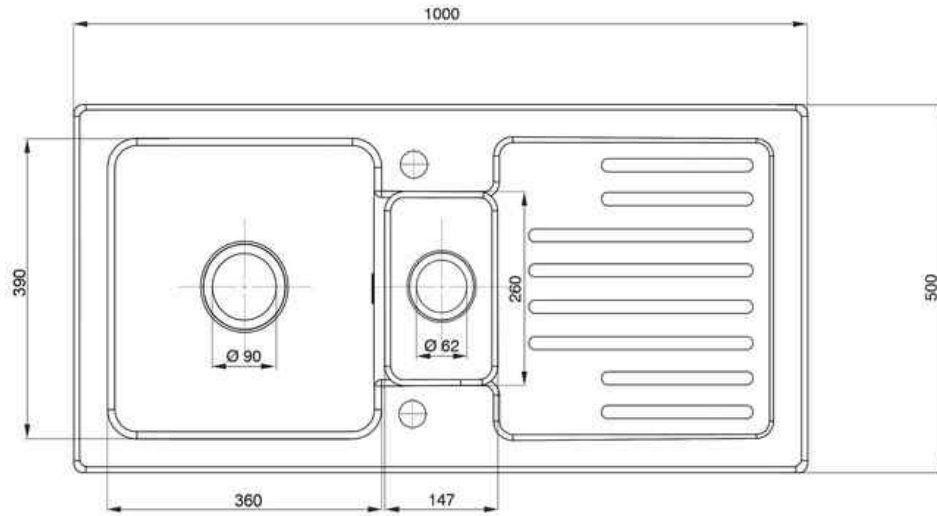

RUSTIC FIRE/CLAY CERAMIC INSET SINK CRT10202WH/

RANGEmaster
sinks & taps

Size: 1000 x 500 mm

Offering a modern, farmhouse feel, Rustic kitchen sinks are designed to cater the needs of an enthusiastic chef.

- Reversible drainer
- Waste kit included
- 10 year warranty

Material	Fire/clay Ceramic
Material Gauge	-
Material Finish Bowl	-
Material Finish Drainer	-
Drainer Position	Reversible
Overall Length (mm)	1000
Overall Width (mm)	500
Main Bowl Length (mm)	360
Main Bowl Width (mm)	390
Main Bowl Depth (mm)	195
Second Bowl Length (mm)	147
Second Bowl Width (mm)	260
Second Bowl Depth (mm)	120
Tap hole Size (mm)	-
Waste Size (mm)	1 x 90, 1 x 60
Waste Kit:	Included with sink (1 x 90mm & 1 x 60mm BSW and overflow kit)
Min. Base Unit (mm)	600
Cutout Size Length (mm)	980
Cutout Size Width (mm)	480
Warranty Sinks (years)	10
Product Code	CRT10202WH/
Barcode	5015834049267

RUSTIC FIRE/CLAY CERAMIC INSET SINK

CRT10202WH/

Technical Drawing

NB: Due to manufacturing processes this sink may have a +/- 3mm tolerance on the measurements.

Date of download: May 31, 2021

AGA Rangemaster continuously seeks improvements in specification, design and production of products and thus, alterations take place periodically. Whilst every effort is made to produce up to date resources, the information included here is intended as a guide. Always refer to the installation instructions when fitting, installation work should be completed by a professional tradesman.