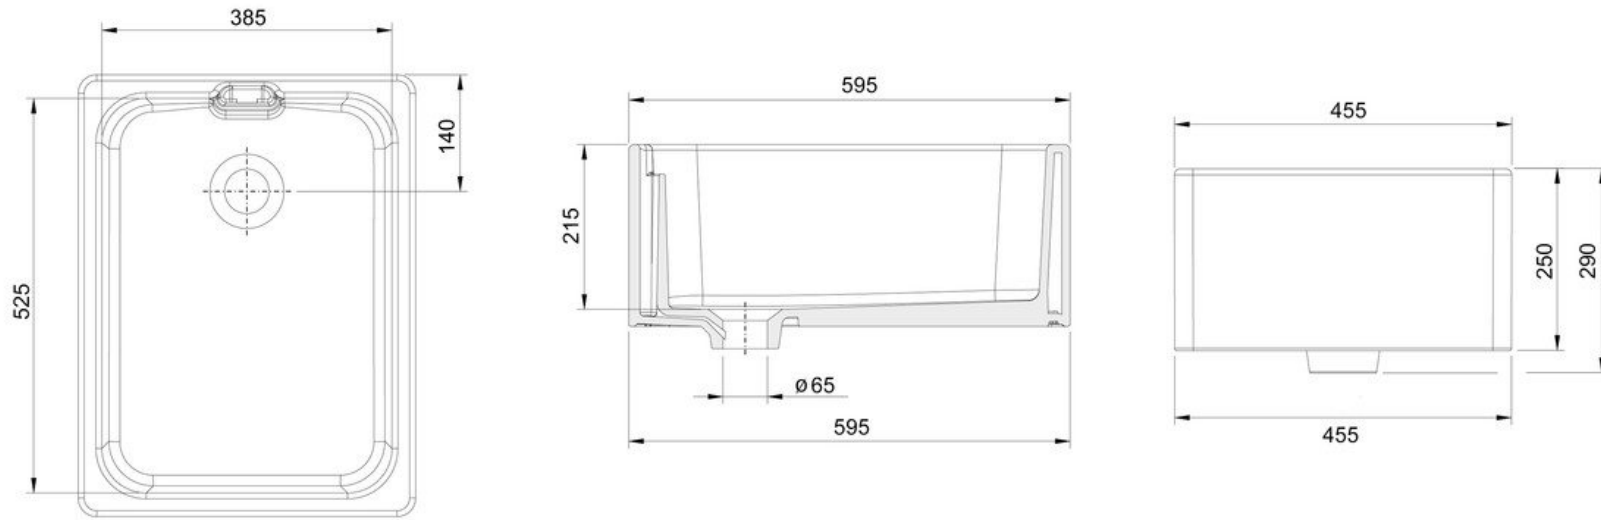

CLASSIC_BELFAST FIRE/CLAY CERAMIC BELFAST SINK

CCBL595WH/

Technical Drawing

NB. Due to manufacturing processes this sink may have a dimension tolerance as follows

Dimension Tolerance $\pm 2\%$