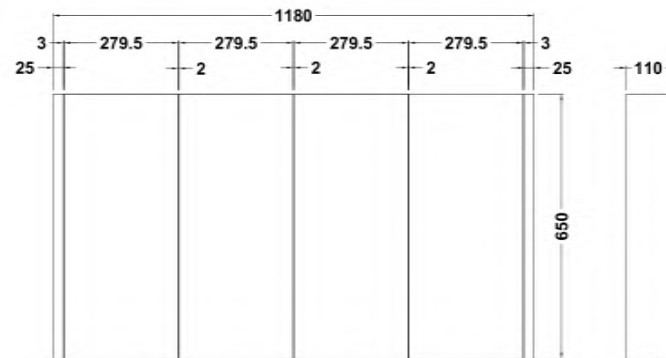

Sales Code: NVM118

Description: 1200mm 4 Door Mirrored Cabinet

Product Dimensions

Height (mm):	650
Width (mm):	1200
Depth (mm):	110
Nett Weight (kg):	30.85

Packaging Dimensions

Height (mm):	125
Width (mm):	1225
Depth (mm):	685
Gross Weight (kg):	30.85

Packaging Data

Box Colour:	Brown Cardboard Box - Printed
Box Qty:	1
Label Size:	100 x 50
Label Colour:	Not Applicable
Label Qty:	0

Outer Box Dimensions (If Applicable)

Height (mm):	
Width (mm):	
Depth (mm):	
Gross Weight (kg):	
Barcode:	5055369005390

Product Details

Country of Origin:	China
Fitting Instruction:	Yes
Certification:	FSC: Yes CE: No
Colour:	Gloss White
Construction Method:	Cam & Wood Dowel
Construction Type:	Rigid
Cabinet Finish:	MFC Painted Gloss
Fascia Finish:	Mdf Painted Gloss
Cabinet Thickness (mm):	
Fascia Thickness (mm):	18
Drawer Included:	No
Drawer Type:	Not Applicable
No of Shelves:	2
Hinge Type:	95 Degree Clip-On Soft Close
Hinge Included:	Yes
Adjustable Legs:	No, Not Required
Fixings Included:	Yes
Handle Style:	Contemporary
Handle Included:	Yes
Waste Shroud:	Not Applicable
Handle Type:	Bar