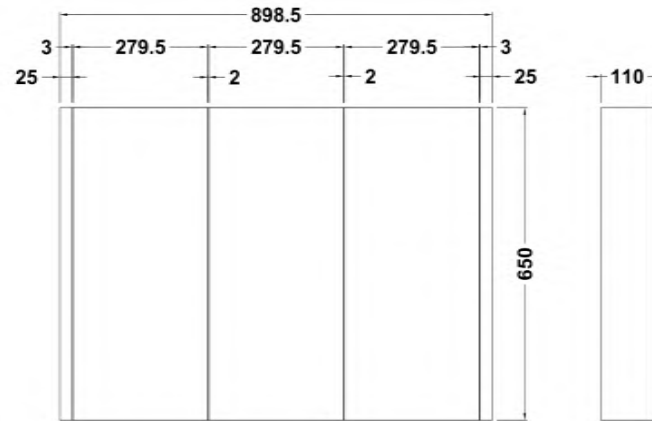

Sales Code: NVM116

Description: 900mm 3 Door Turin Mirror Cabinet

Product Dimensions

Height (mm):	650
Width (mm):	900
Depth (mm):	110
Nett Weight (kg):	23.15

Packaging Dimensions

Height (mm):	125
Width (mm):	925
Depth (mm):	685
Gross Weight (kg):	23.15

Packaging Data

Box Colour:	Brown Cardboard Box - Printed
Box Qty:	1
Label Size:	100 x 50
Label Colour:	Not Applicable
Label Qty:	0

Outer Box Dimensions (If Applicable)

Height (mm):	
Width (mm):	
Depth (mm):	
Gross Weight (kg):	
Barcode:	5055146193524

Product Details

Country of Origin:	China
Fitting Instruction:	Yes
Certification:	FSC: Yes CE: No
Colour:	Gloss White
Construction Method:	Cam & Wood Dowel
Construction Type:	Rigid
Cabinet Finish:	MFC Painted Gloss
Fascia Finish:	MFC Painted Gloss
Cabinet Thickness (mm):	
Fascia Thickness (mm):	18
Drawer Included:	No
Drawer Type:	Not Applicable
No of Shelves:	2
Hinge Type:	95 Degree Clip-On Soft Close
Hinge Included:	Yes
Adjustable Legs:	No, Not Required
Fixings Included:	Yes
Handle Style:	Contemporary
Handle Included:	Yes
Waste Shroud:	Not Applicable
Handle Type:	Not Applicable, Bar