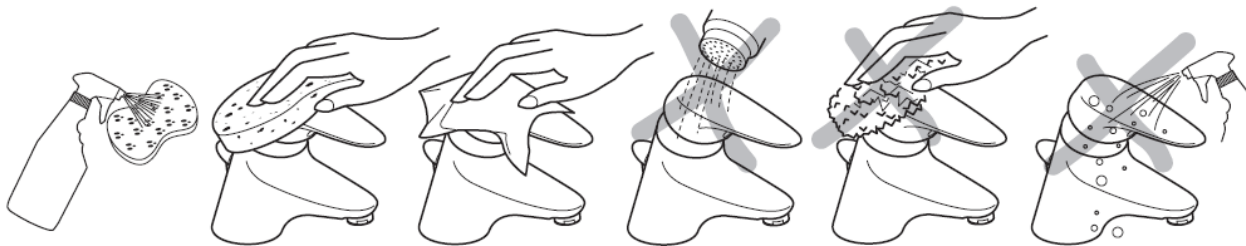

Click waste for wash basins (G1.1/4")

INSTALLATION INSTRUCTIONS

S8803AA Slotted waste

S8808AA Un-slotted waste

INSTALLER: After installation please pass this instruction booklet to user

CLEANING CHROME SURFACES