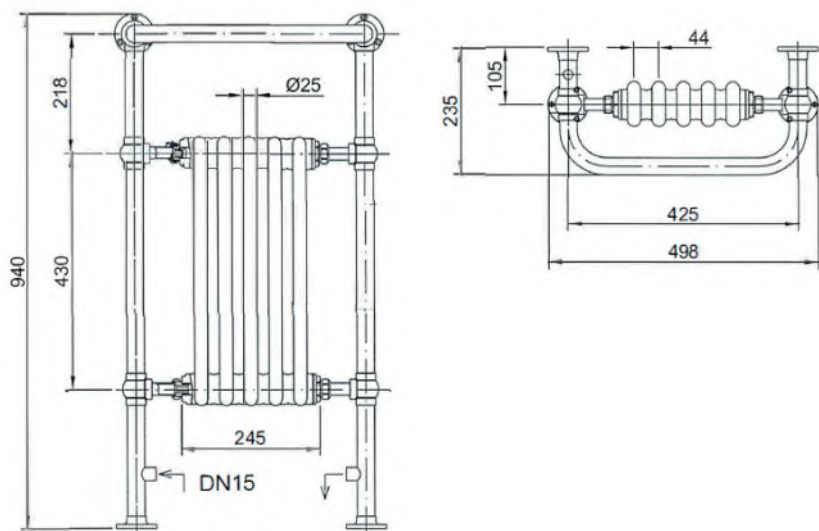

Clifton

Baby Clifton Heated Towel Rail Chrome Black Bars AHC80B

Product Features

- High BTUs ensuring towels are kept nice and fluffy and bathrooms wonderfully warm
- Chrome plated to BS EN 248
- Suitable for closed central heating systems
- Valves included
- Steel construction designed to conform with BS EN 442

Product Specification

Product Construction:
Brass

Product Finish:
Chrome Plated

Output
1335 Btu (391 watts)

Valve Centres
270

Wall to Valve Centre
105

Dimensions in (mm)

Revision: DI