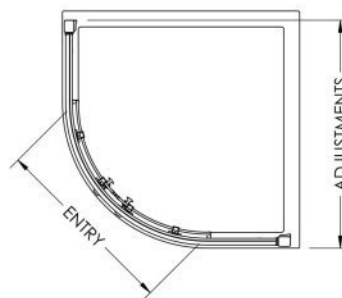

Sales Code: AQU8

Description: Pacific Quadrant Enclosure 800X800mm

Code	Description	Adjustment (mm)		Entry Width (mm)
AQU8-E6/E8	800 Quadrant	760	780	390
AQU9-E6/E8	900 Quadrant	860	880	520
AQU10-E6/E8	1000 Quadrant	960	980	520

Product Dimensions

Height (mm):	1850
Width (mm):	780
Depth (mm):	780
Nett Weight (kg):	39

Packaging Dimensions

Height (mm):	1900
Width (mm):	430
Length (mm):	150
Gross Weight (kg):	39

Packaging Data

Box Colour:	Brown Cardboard Box - Printed
Box Qty:	1
Label Size:	100 x 50
Label Colour:	Not Applicable
Label Qty:	0

Outer Box Dimensions (If Applicable)

Height (mm):	
Width (mm):	
Depth (mm):	
Length (mm):	
Gross Weight (kg):	
Barcode:	5055369080052

Product Details

Country of Origin:	China
Fitting Instruction:	No
CE Approval:	Yes
Profile Material:	Aluminium
Profile Finish:	Polished Chrome
Adjustments (mm):	760mm - 780mm
Entry Width (mm):	390mm
Swing In Dim (mm):	N/A
Swing Out Dim (mm):	N/A
Radius (mm):	538 mm
Glass Thickness (mm):	6
Easy Fit:	Yes
Easy Clean:	No
Handle Style:	Square T Shape Handle
Handle Material:	Metal
Enclosure Design:	Framed
Wheel Type:	Chrome, Dual, Quick Release
Support Bar Included:	Support Bar Not Included
Extras:	None