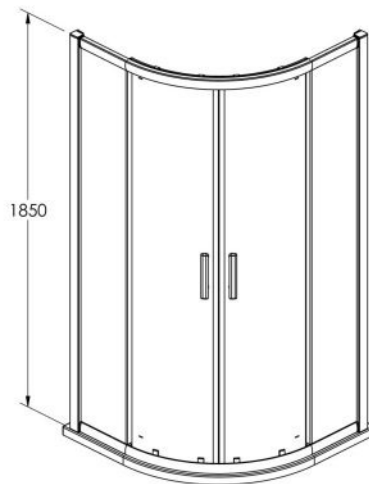

Sales Code: AQU8

Description: Pacific Quadrant Enclosure 800X800mm

Code	Description	Adjustment (mm)		Entry Width (mm)
AQU8-E6/E8	800 Quadrant	760	780	390
AQU9-E6/E8	900 Quadrant	860	880	520
AQU10-E6/E8	1000 Quadrant	960	980	520

Product Dimensions

Height (mm):	1850
Width (mm):	780
Depth (mm):	780
Nett Weight (kg):	39

Packaging Dimensions

Height (mm):	1900
Width (mm):	430
Length (mm):	150
Gross Weight (kg):	39

Packaging Data

Box Colour:	Brown Cardboard Box - Printed
Box Qty:	1
Label Size:	100 x 50
Label Colour:	Not Applicable
Label Qty:	0

Outer Box Dimensions (If Applicable)

Height (mm):	
Width (mm):	
Depth (mm):	
Length (mm):	
Gross Weight (kg):	
Barcode:	5055369080052

Product Details

Country of Origin:	China
Fitting Instruction:	No
CE Approval:	Yes
Profile Material:	Aluminium
Profile Finish:	Polished Chrome
Adjustments (mm):	760mm - 780mm
Entry Width (mm):	390mm
Swing In Dim (mm):	N/A
Swing Out Dim (mm):	N/A
Radius (mm):	538 mm
Glass Thickness (mm):	6
Easy Fit:	Yes
Easy Clean:	No
Handle Style:	Square T Shape Handle
Handle Material:	Metal
Enclosure Design:	Framed
Wheel Type:	Chrome, Dual, Quick Release
Support Bar Included:	Support Bar Not Included
Extras:	None