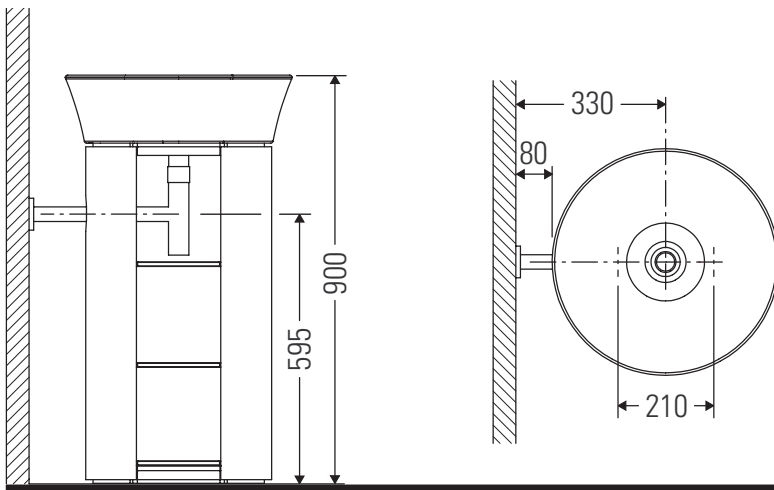

White Tulip

WT 4239

Mounting instructions

White Tulip # 236550

Instructions for use

The bathroom furniture range complies with the standards and guidelines applicable at the time of delivery and is designed for use in bathrooms. Direct contact with water should be avoided, for example, when showering.