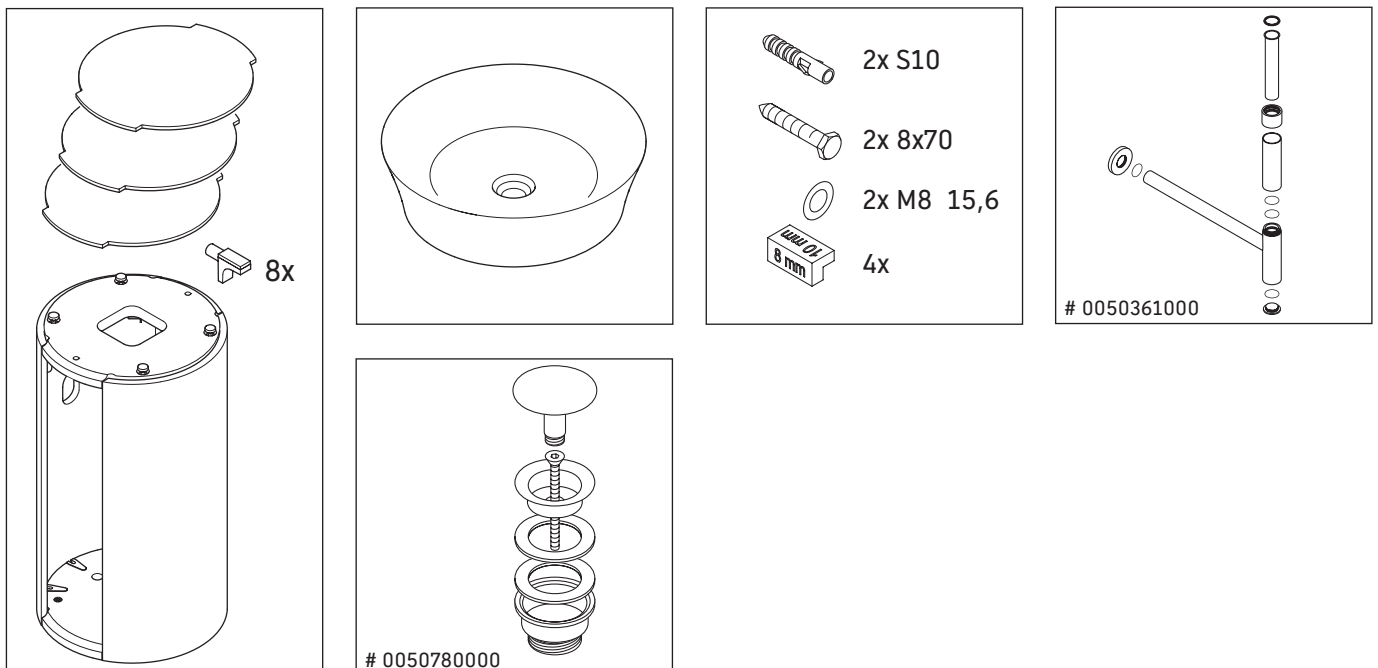

White Tulip

WT 4239

Mounting instructions

White Tulip # 236550

Instructions for use

The bathroom furniture range complies with the standards and guidelines applicable at the time of delivery and is designed for use in bathrooms. Direct contact with water should be avoided, for example, when showering.