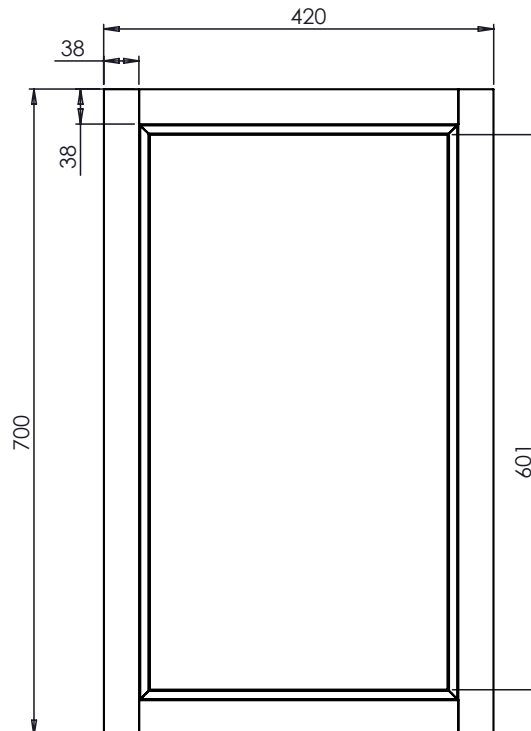

# Cloakroom Mirror

**ROPER RHODES®**  
BATH

NO.	DESCRIPTION	PRODUCT CODE	FIXINGS INCLUDED?	GROSS WEIGHT	NET WEIGHT
1	HAMPTON 570 MIRROR	HAM420M	YES	4.2kg	4.2kg

## DIMENSIONS

DIAGRAMS NOT TO SCALE  
ALL DIMENSIONS IN MM  
TOLERANCE OF ± 5MM

Depth	25mm
Fixing centres landscape	390mm
Fixing centres portrait	670mm
Fix point land to top	145mm
Fix point portrait to top	225mm