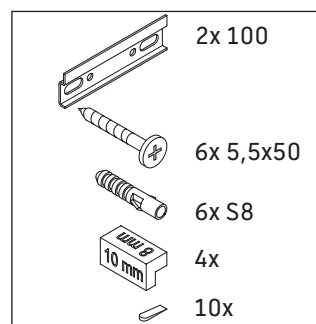

White Tulip # 236310

Instructions for use

The bathroom furniture range complies with the standards and guidelines applicable at the time of delivery and is designed for use in bathrooms. Direct contact with water should be avoided, for example, when showering.