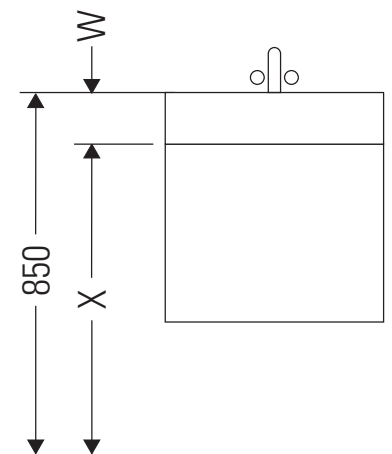

Duravit AG
P.O. Box 240
Werderstr. 36
78132 Hornberg
Germany
Phone +49 78 33 70 0
Fax +49 78 33 70 289
info@duravit.com
www.duravit.com

Order no. WT4241/21.01.1

White Tulip

WT 4242

Mounting instructions

W mm	X mm
93	757