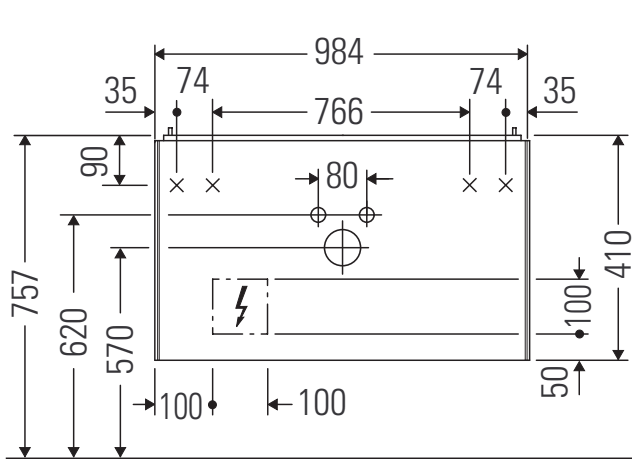

Duravit AG
P.O. Box 240
Werderstr. 36
78132 Hornberg
Germany
Phone +49 78 33 70 0
Fax +49 78 33 70 289
info@duravit.com
www.duravit.com

Order no. WT4241/21.01.1

White Tulip

WT 4242

Mounting instructions

W mm	X mm
93	757