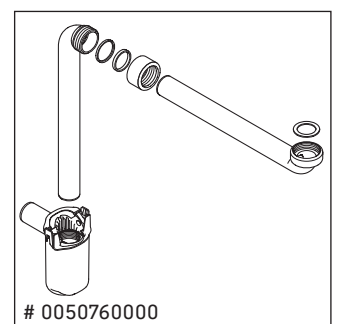

Instructions for use

The bathroom furniture range complies with the standards and guidelines applicable at the time of delivery and is designed for use in bathrooms. Direct contact with water should be avoided, for example, when showering.

We reserve the right to make technical improvements and design modifications to the products illustrated.