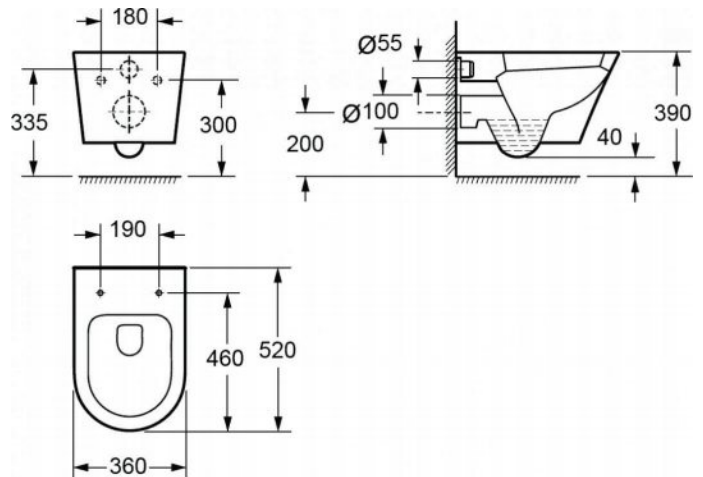

TECHNICAL DATA SHEET

ARCO WALL-HUNG WC BOWL (EXCLUDING SEAT)

Category:	toilets	Code:	CH1088
Guarantee:	25 year	Range:	arco
Type:	pans only	Volume:	0.08
Weight:	24.50		

Dimensions are in millimetres except thread sizes which are BSP imperial.