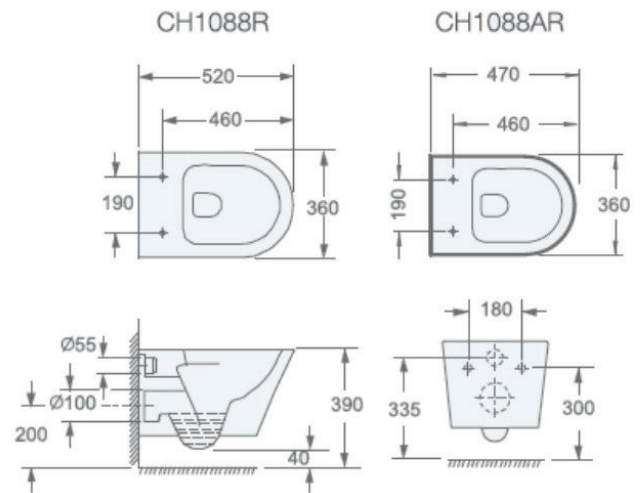

# TECHNICAL DATA SHEET

## ARCO RIMLESS 470MM PROJECTION WALL HUNG WC BOWL

Category:	toilets	Code:	CH1088AR
Range:	Arco	Weight:	0.00

Dimensions are in millimetres except thread sizes which are BSP imperial.