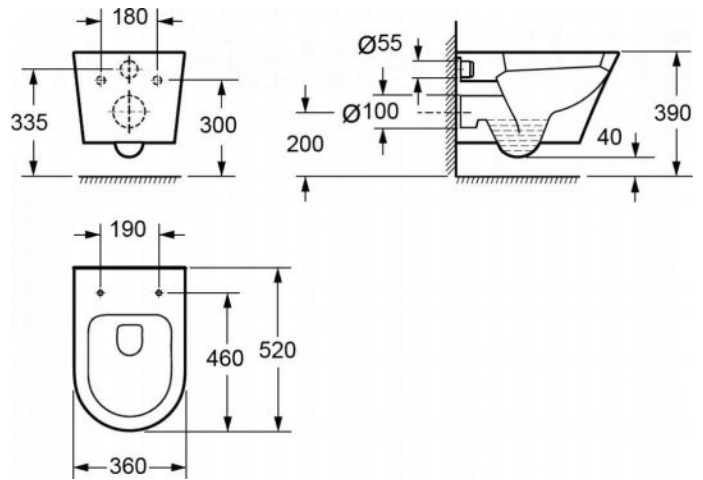

TECHNICAL DATA SHEET

ARCO RIMLESS 520MM PROJECTION WALL HUNG WC BOWL WITH FIXINGS

Category:
Range:

toilets
Arco

Code:
Weight:

CH1088R
23.50kg

Dimensions are in millimetres except thread sizes which are BSP imperial.