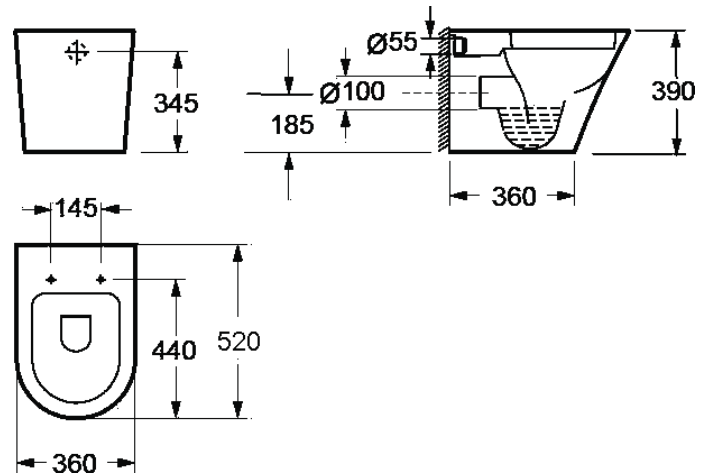

TECHNICAL DATA SHEET

ARCO 520MM RIMLESS BACK TO WALL WC BOWL WITH FIXINGS

Category:
Range:

toilets
Arco

Code:
Weight:

CB1088R
0.00

Dimensions are in millimetres except thread sizes which are BSP imperial.

Features