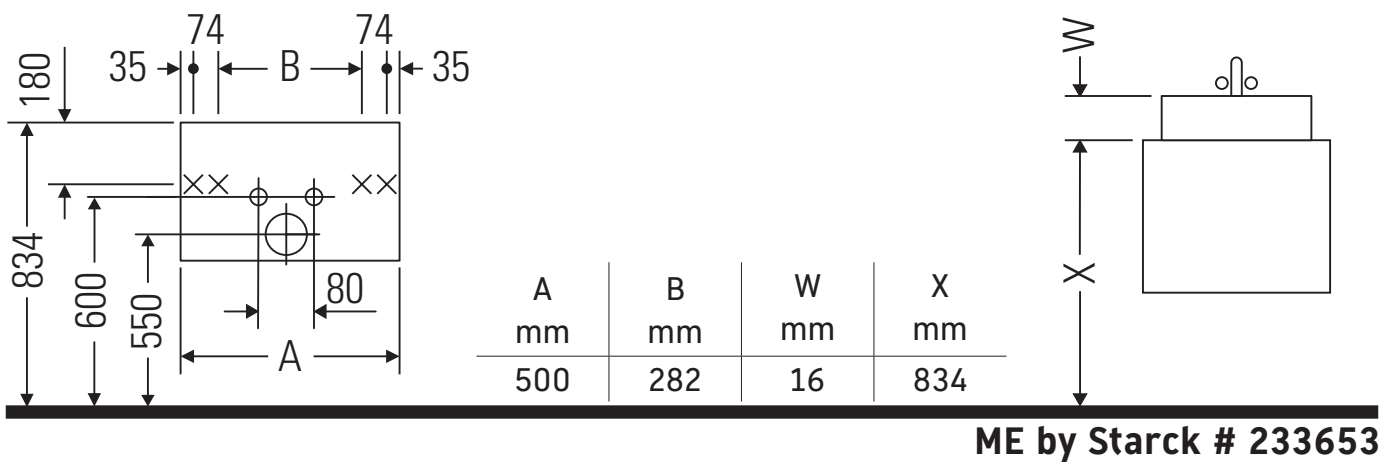

Ketho

KT 6404

Mounting instructions

Instructions for use

The bathroom furniture range complies with the standards and guidelines applicable at the time of delivery and is designed for use in bathrooms. Direct contact with water should be avoided, for example, when showering.