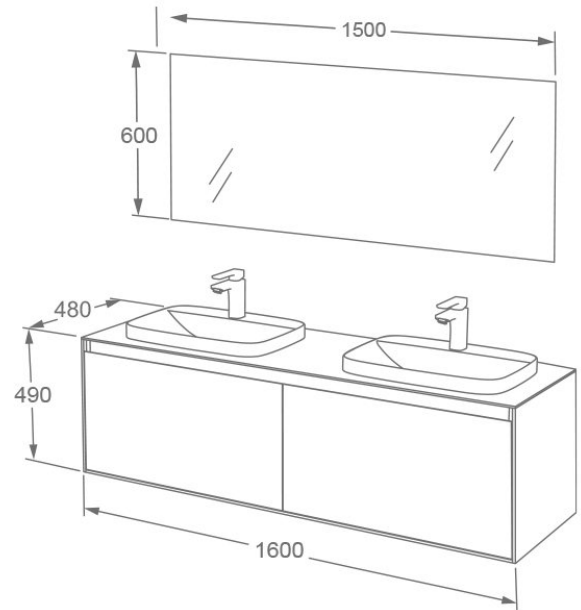

TECHNICAL DATA SHEET

ARCO 1600MM ATWIN ÚP ŐŠÒÁÜŸ ÒÜÁŒÓŒ ÒVÁN NATURAL STONE

Category: Furniture
 Guarantee: 10 year cabinet guarantee
 Type: Arco single drawer furniture

Code: FZHF2781-1600-B0026
 Range: Arco

Dimensions are in millimetres except thread sizes which are BSP imperial.

Features

- Large storage capacity Soft Closing Metal Drawer Box
- Fine Clay Slim Edge Countertop Basins
- Available with a Solid White or White Marble Quartz worktop