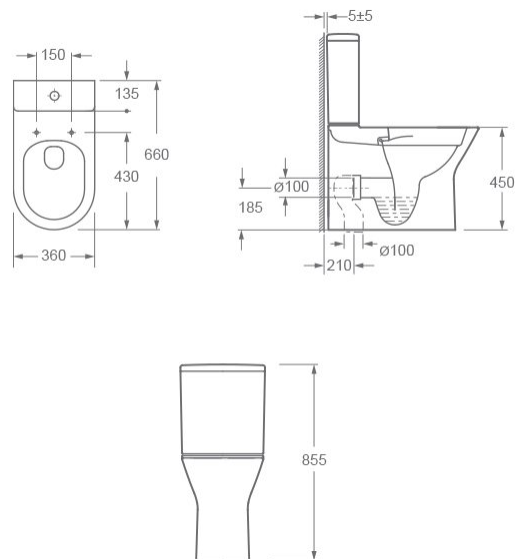

TECHNICAL DATA SHEET

BLADE RIMLESS COMFORT HEIGHT CLOSED BACK CLOSE COUPLED PAN

Category:	Close coupled toilets	Code:	C10180AR
Guarantee:	25 years manufacturing	Range:	Blade
Type:	closed back close coupled		

Dimensions are in millimetres except thread sizes which are BSP imperial.

Features

- Rimless Short Projection Easy to Clean anti bacteria pan
- Water Saving cistern with dual flush 4.5/3 litre flush
- Duraplus anti bacteria soft close, quick release seat