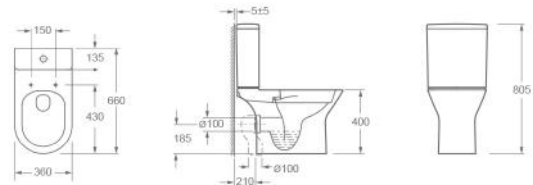

TECHNICAL DATA SHEET

BLADE RIMLESS OPEN BACK CLOSE COUPLED WC PAN

Category: Close coupled pan

Weight: 29.5kg

Range: Blade

Guarantee: 25 years manufacturing

Code: C10180CR

Dimensions are in millimetres except thread sizes which are BSP imperial.