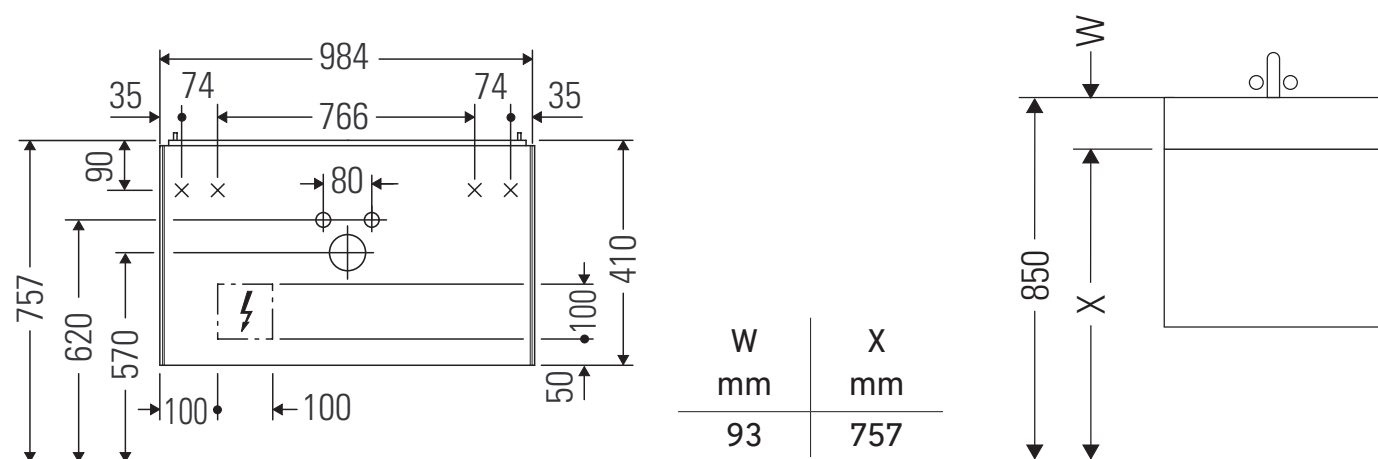

## Mounting instructions

**White Tulip # 236310**