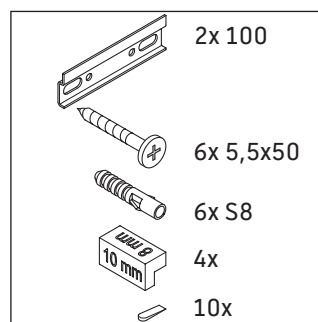

Instructions for use

The bathroom furniture range complies with the standards and guidelines applicable at the time of delivery and is designed for use in bathrooms. Direct contact with water should be avoided, for example, when showering.

We reserve the right to make technical improvements and design modifications to the products illustrated.