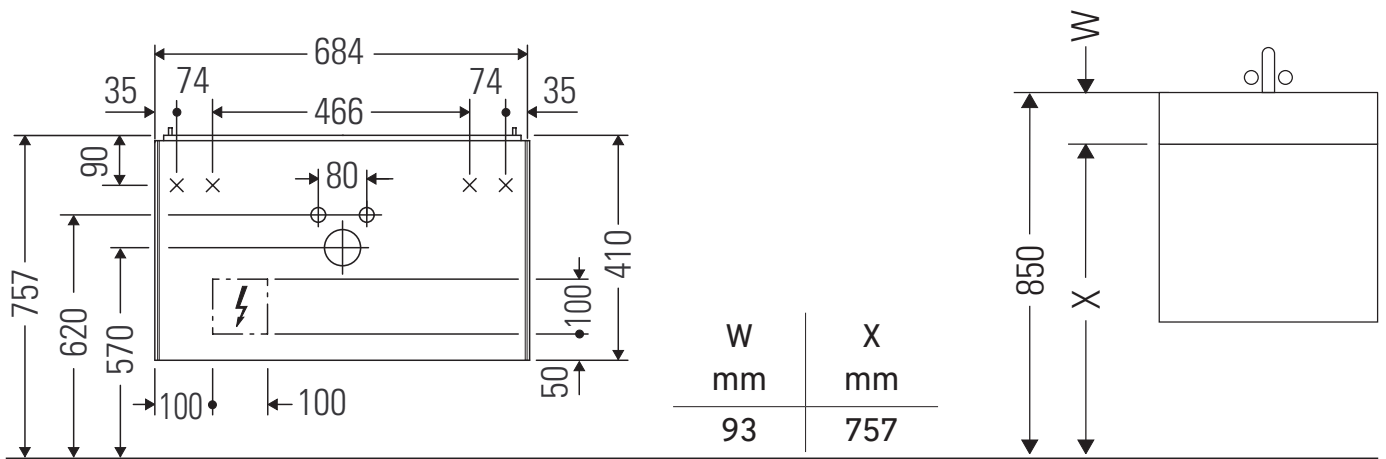

White Tulip

WT 4251

Mounting instructions

White Tulip # 236375