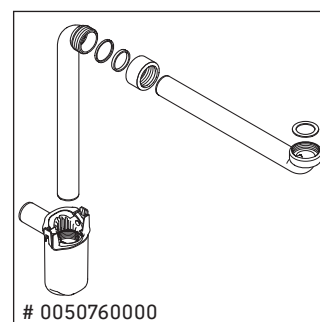

Instructions for use

The bathroom furniture range complies with the standards and guidelines applicable at the time of delivery and is designed for use in bathrooms. Direct contact with water should be avoided, for example, when showering.

We reserve the right to make technical improvements and design modifications to the products illustrated.