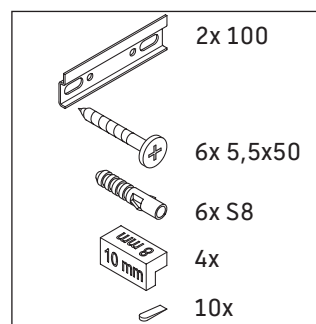

Instructions for use

The bathroom furniture range complies with the standards and guidelines applicable at the time of delivery and is designed for use in bathrooms. Direct contact with water should be avoided, for example, when showering.

We reserve the right to make technical improvements and design modifications to the products illustrated.